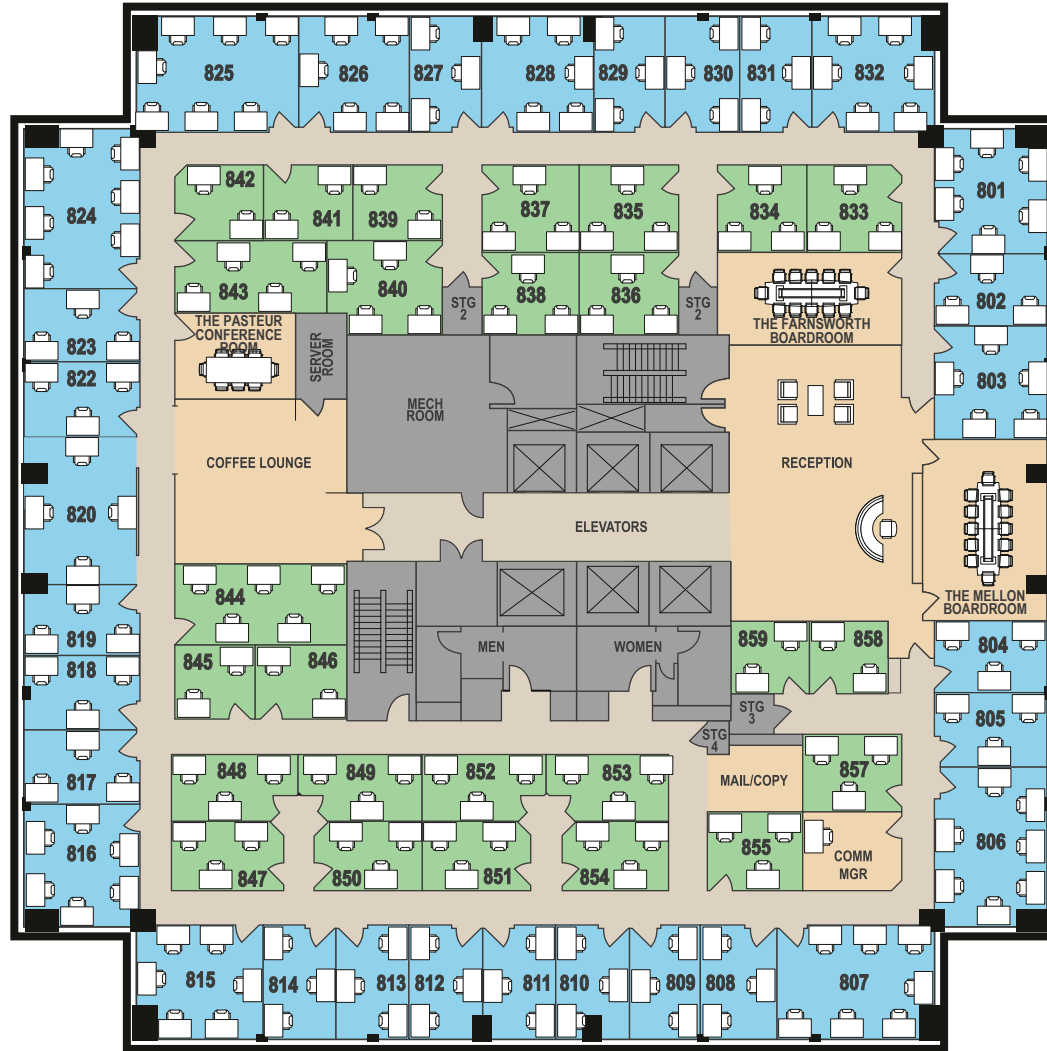

LUCID | PRIVATE OFFICES

PRESTON HOLLOW - LAKE HIGHLANDS

10440 N. Central Expressway, Suite 800
Dallas, TX 75231

Window Offices Interior Offices Common Areas

For office availability, please contact 1-888-601-9675