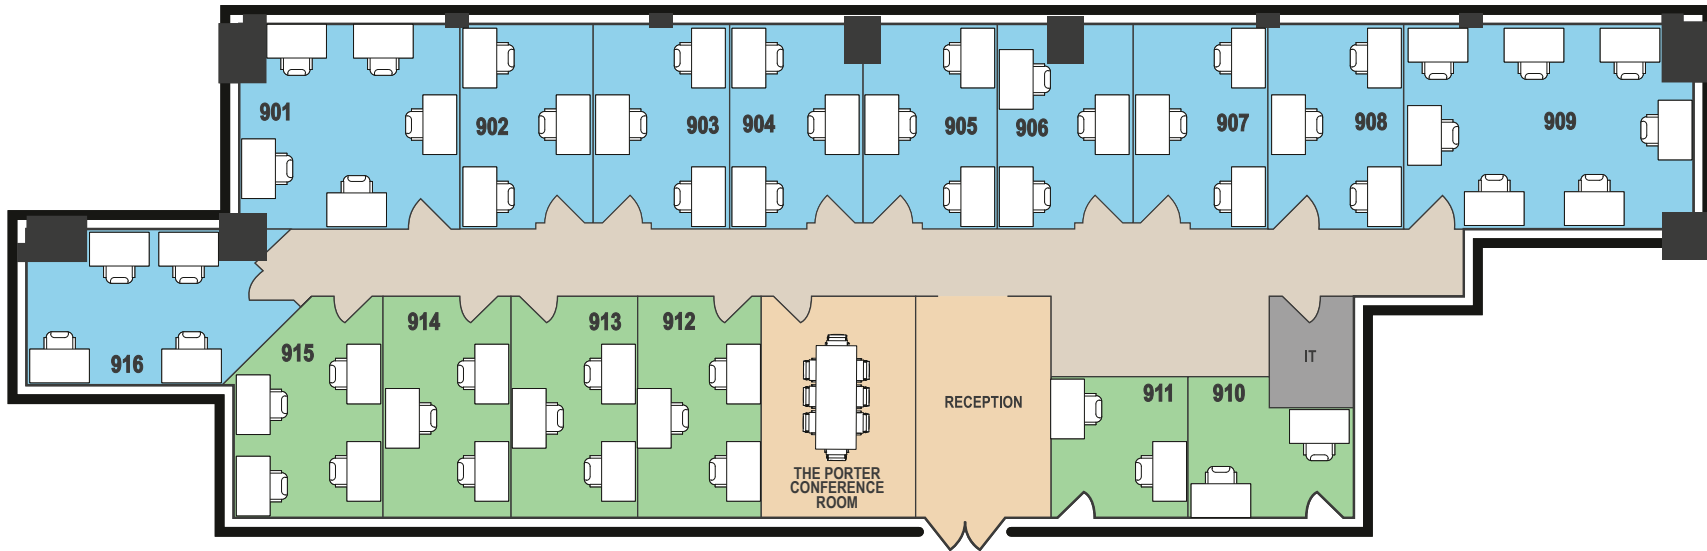

LUCID | PRIVATE OFFICES

PRESTON HOLLOW - LAKE HIGHLANDS

10440 N. Central Expressway, Suite 900
Dallas, TX 75231

Window Offices Interior Offices Common Areas

For office availability, please contact 1-888-601-9675