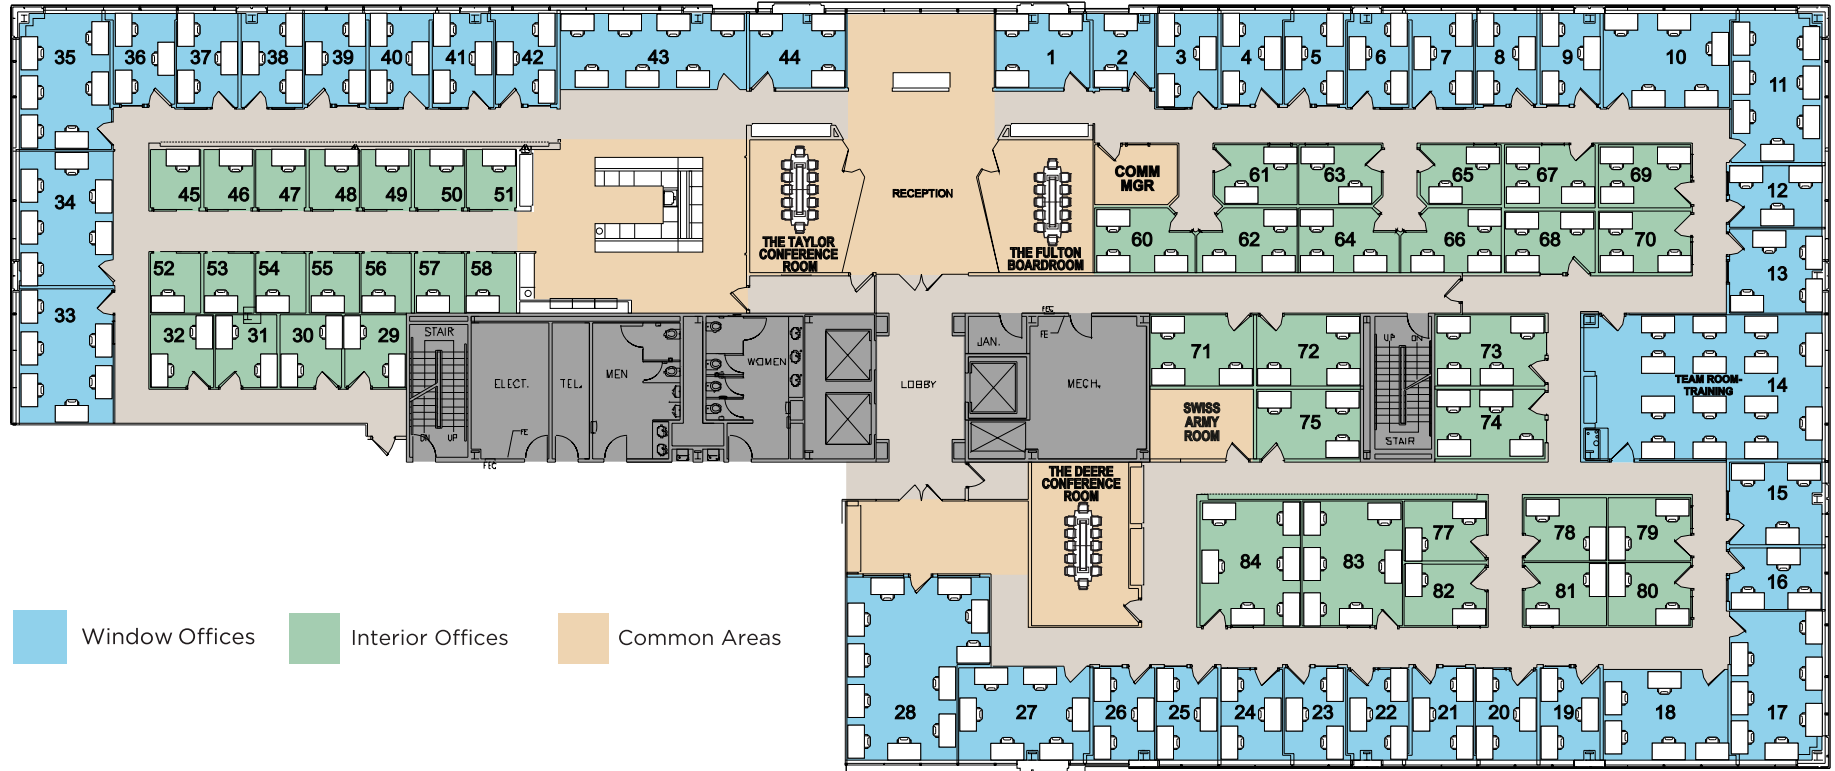

LUCID | PRIVATE OFFICES

SUGAR LAND

77 Sugar Creek Blvd., Suite 600
Sugar Land, TX 77478

For office availability, please contact 1-888-601-9675