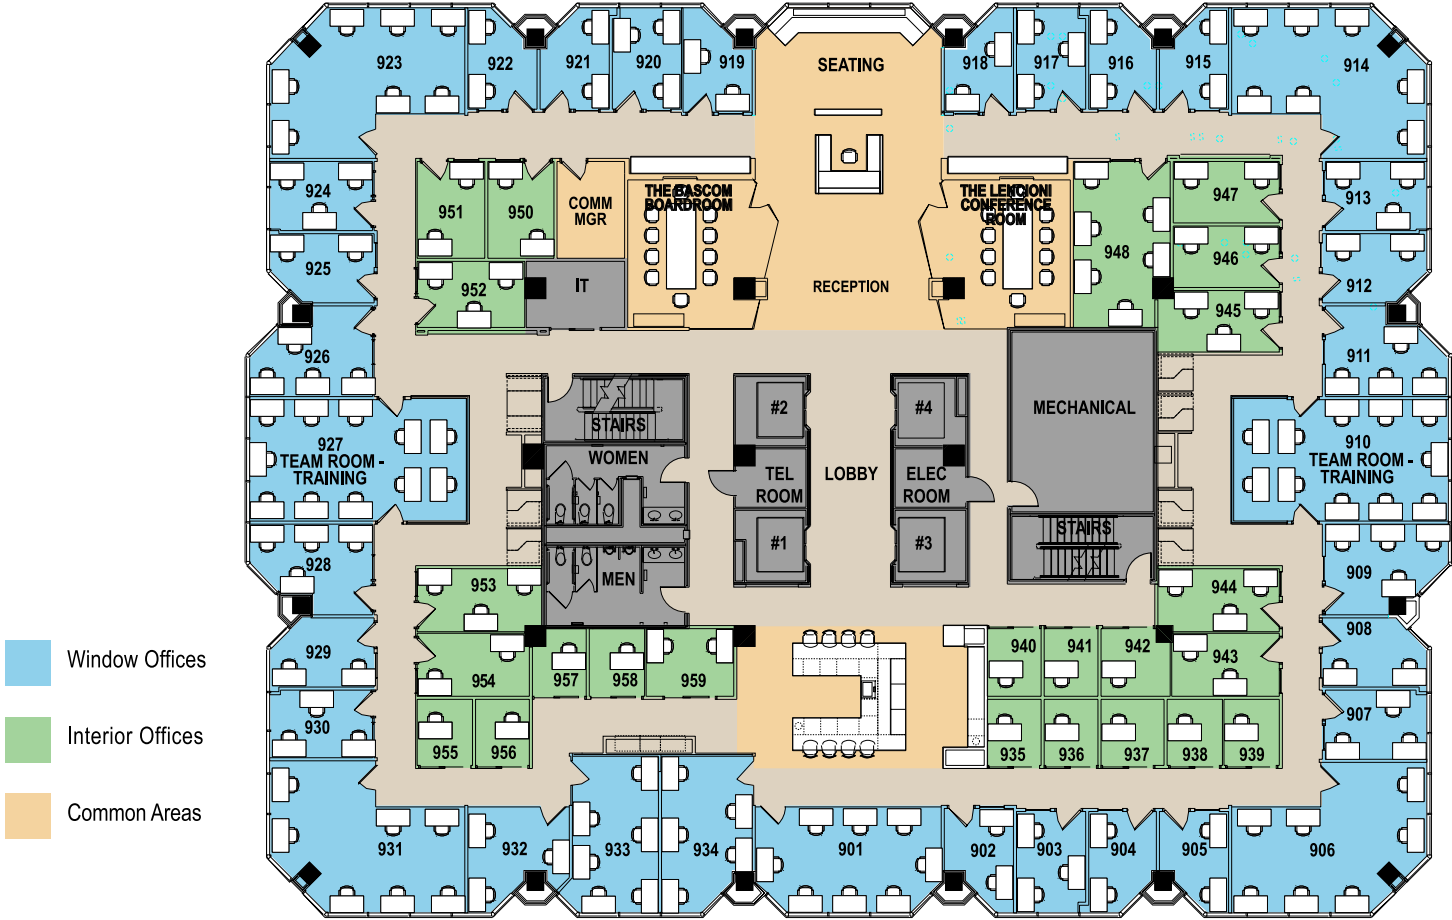

LUCID | PRIVATE OFFICES

UPTOWN N. CENTRAL EXPRESSWAY

4131 N. Central Expressway, Suite 900
Dallas, TX 75204

For office availability, please contact 1-888-601-9675