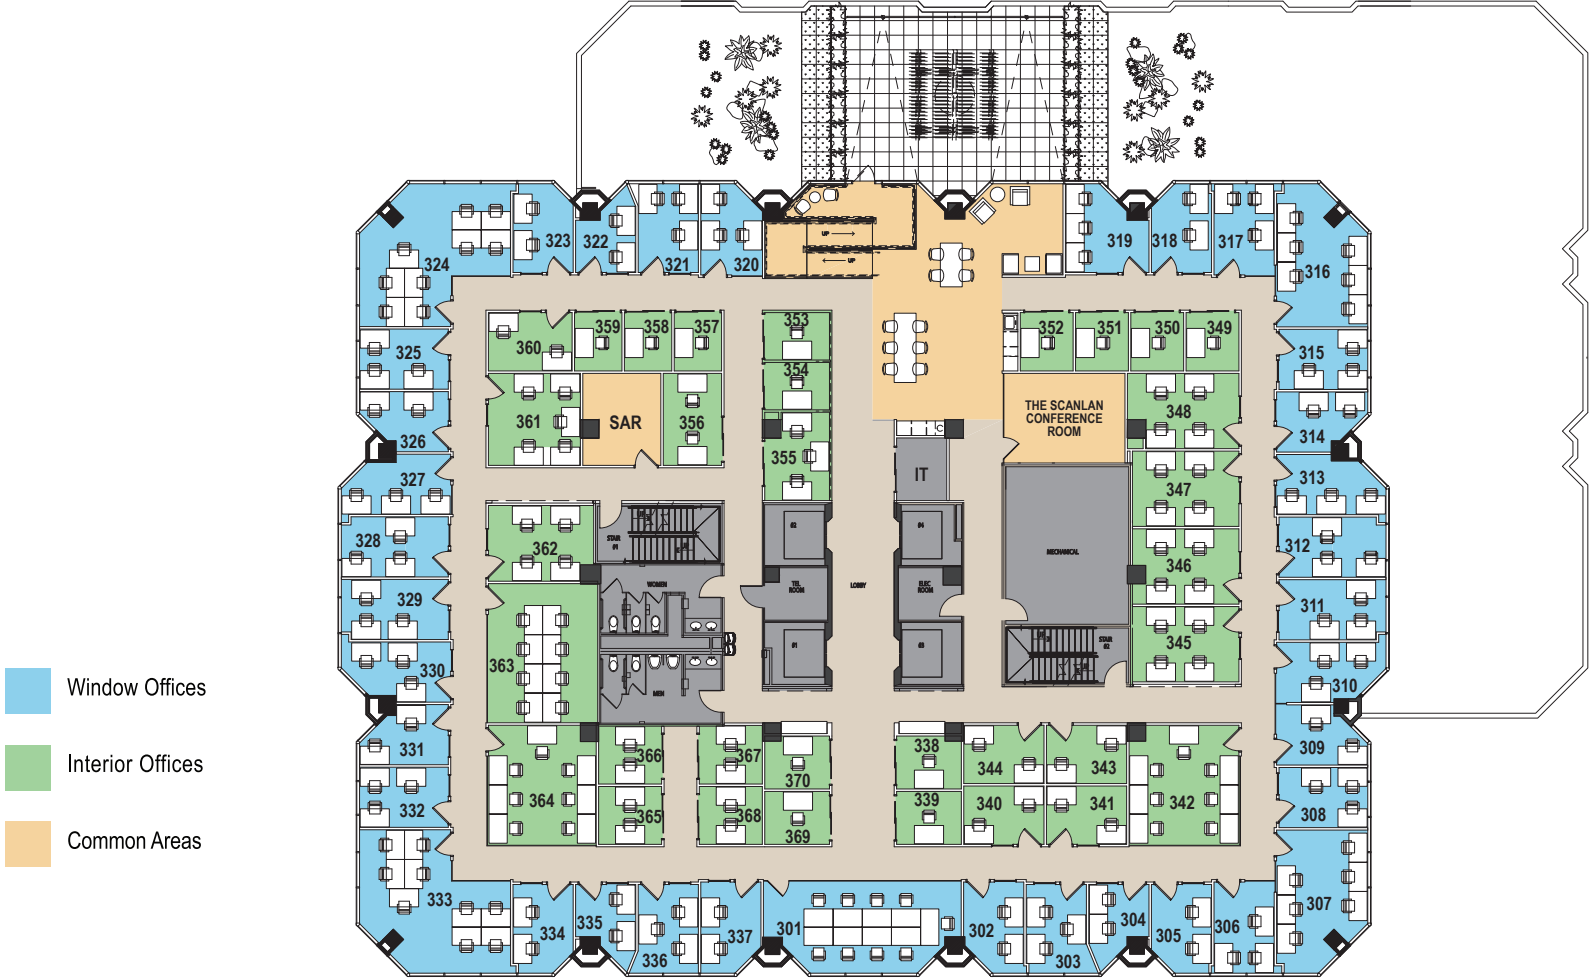

LUCID | PRIVATE OFFICES

UPTOWN N. CENTRAL EXPRESSWAY

4131 N. Central Expressway, Suite 300
Dallas, TX 75204

For office availability, please contact 1-888-601-9675

LUCID | PRIVATE OFFICES

UPTOWN N. CENTRAL EXPRESSWAY