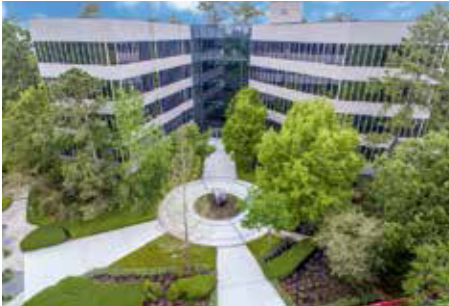

LUCID | PRIVATE OFFICES

THE WOODLANDS

2001 Timberloch Place, Suite 450
The Woodlands, TX 77380

-  Window Offices
-  Interior Offices
-  Common Areas

For office availability, please contact 1-888-601-9675

LUCID | PRIVATE OFFICES