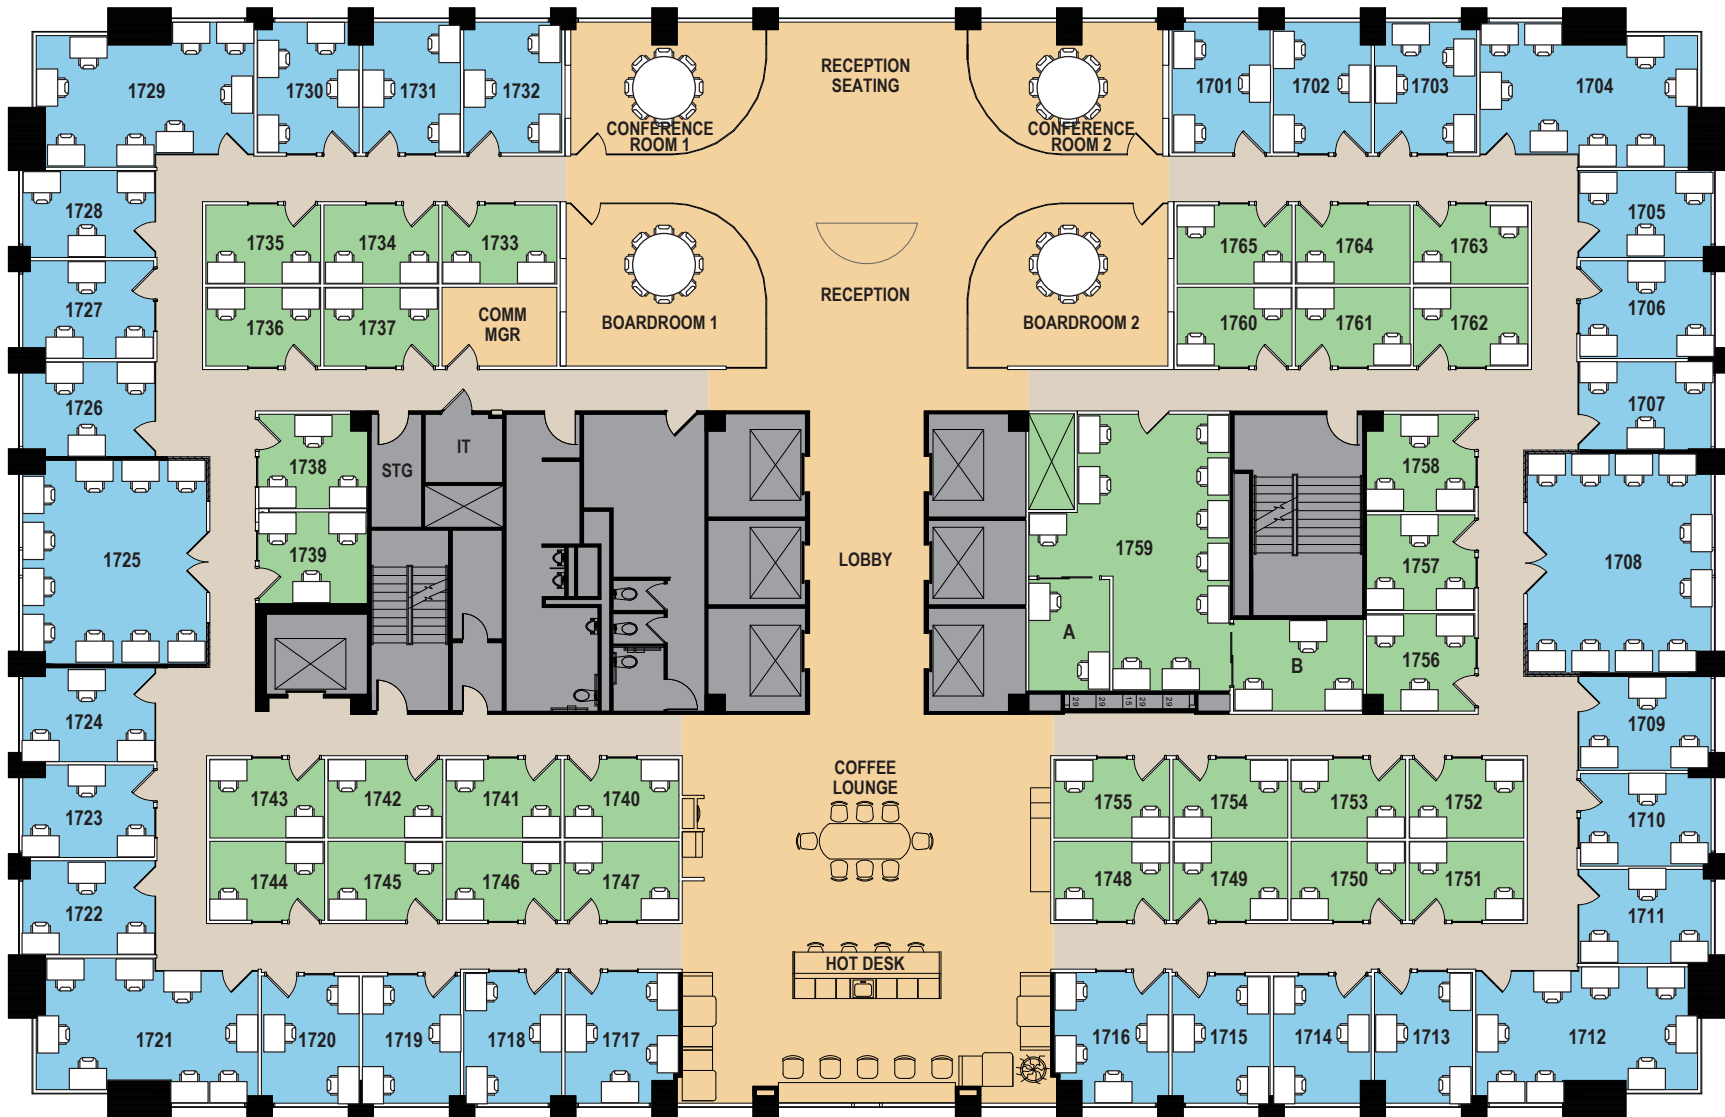

LUCID | PRIVATE OFFICES

Northpark / Central Expressway
8080 N. Central Expy, Floor 17 Dallas, Texas
75206

Window Offices   Interior Offices   Common Areas

For office availability, please contact 1-888-601-9675