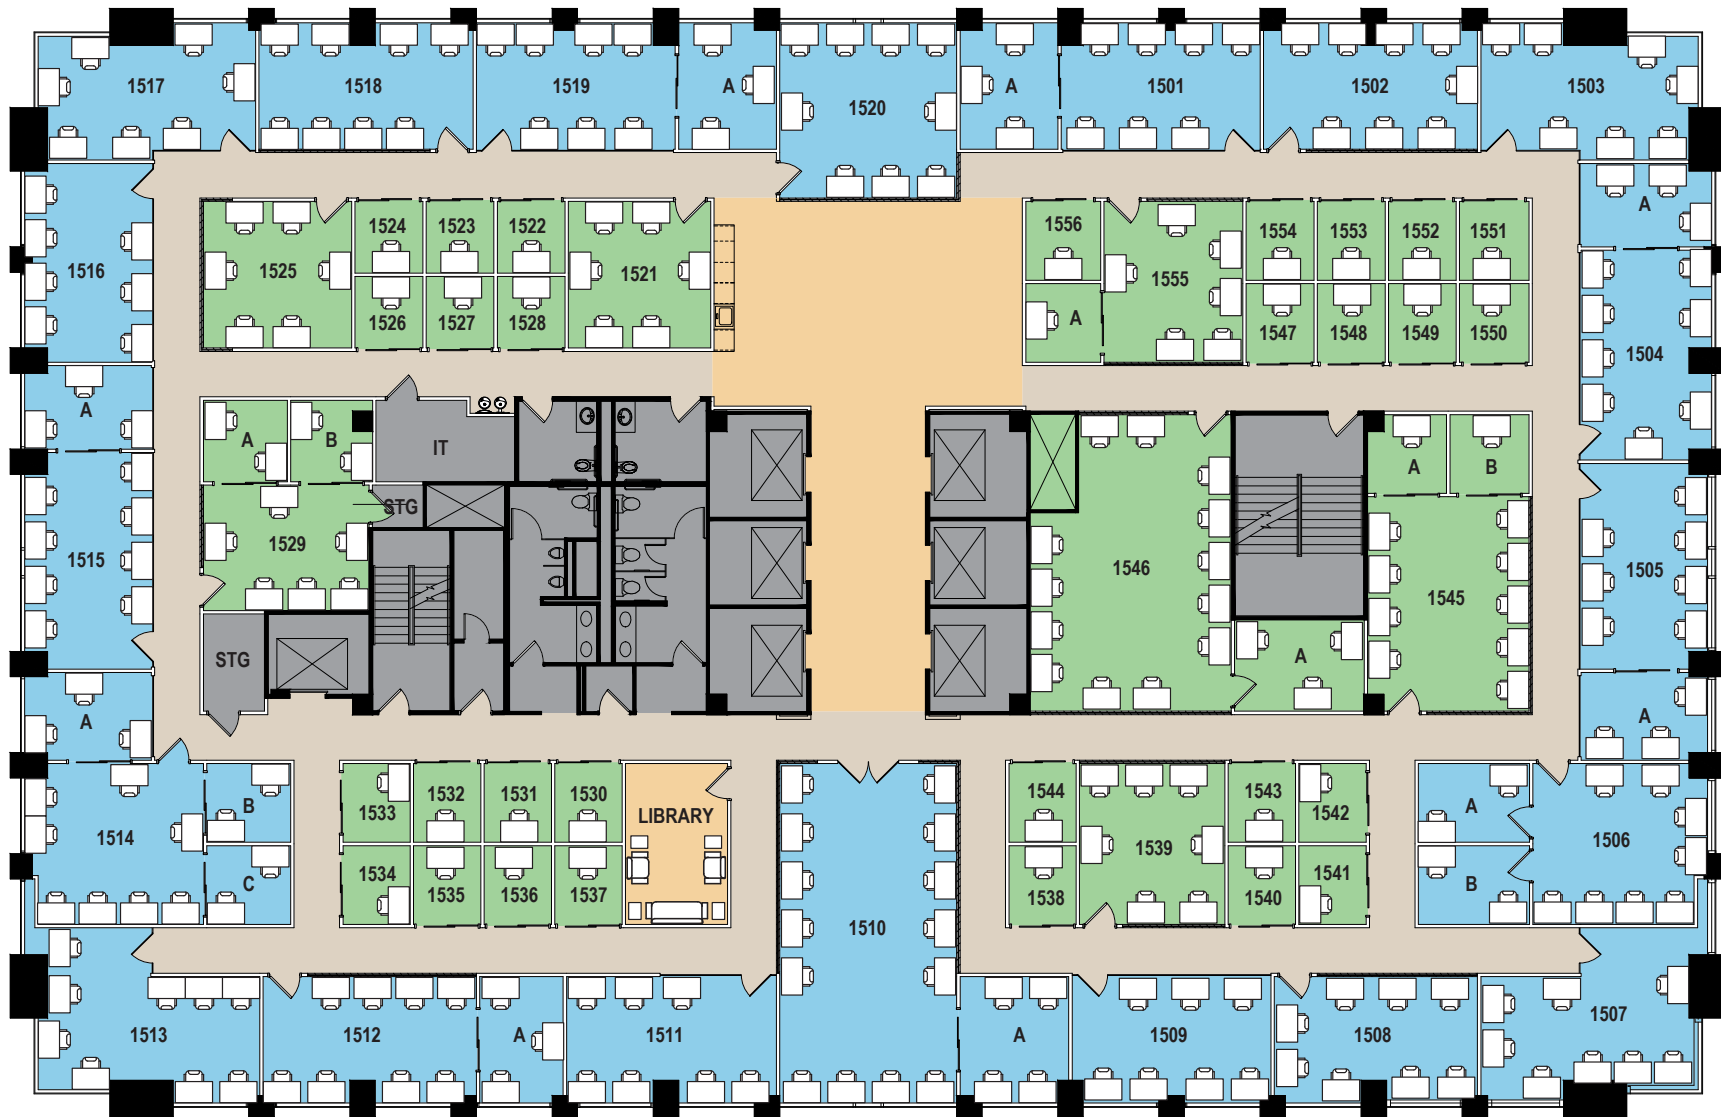

# LUCID | PRIVATE OFFICES

Northpark / Central Expressway

8080 N. Central Expy, Floor 15 Dallas,  
Texas 75206

Window Offices Interior Offices Common Areas

For office availability, please contact 1-888-601-9675