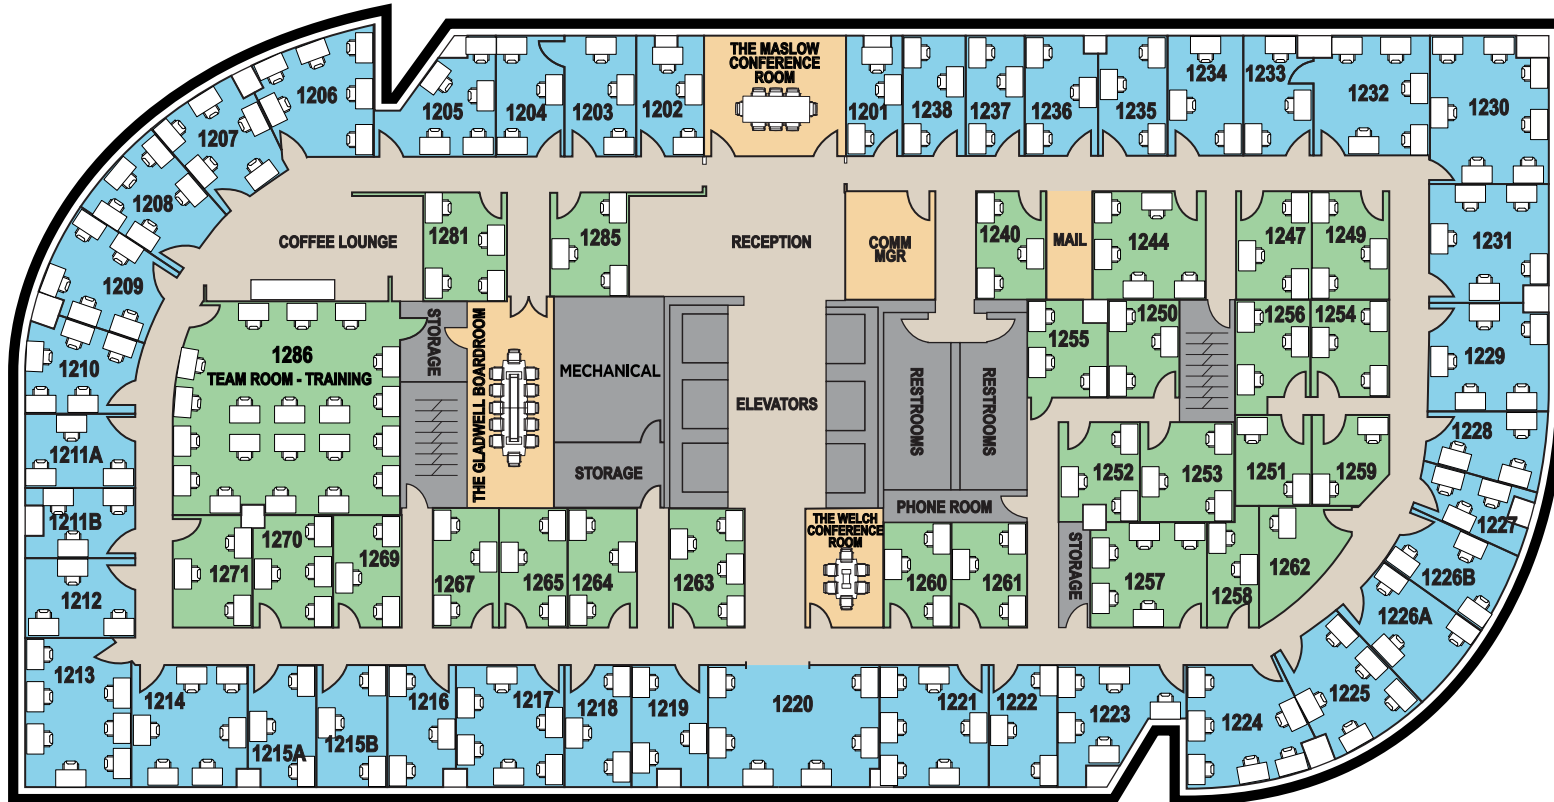

# LUCID | PRIVATE OFFICES

LBJ FREEWAY/FARMERS BRANCH  
3010 LBJ Freeway, Suite 1200  
Dallas, TX 75234

Window Offices    Interior Offices    Common Areas

For office availability, please contact 1-888-601-9675