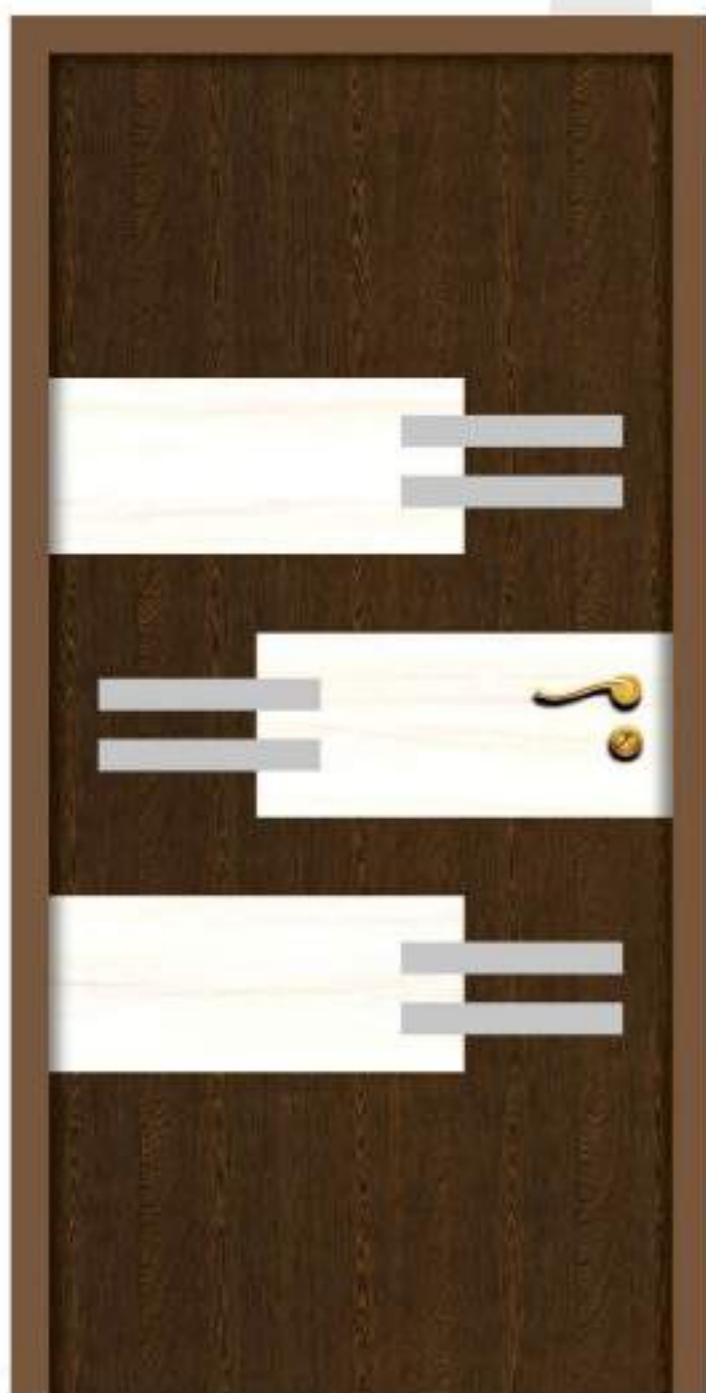

EXCLUSIVE
Metallic
DOOR COLLECTION

AN EXCELLENT
BLEND FOR A **MODERN
EXOTIC** LIVING

EMD - 407

Available Size : 7' x 3.25' • 8' x 4'

Deliver your space the adequate luster with subtle tenderness.
Allow your space the glimmer and shimmer of lustrous shades.
We bet you can never go wrong with these.