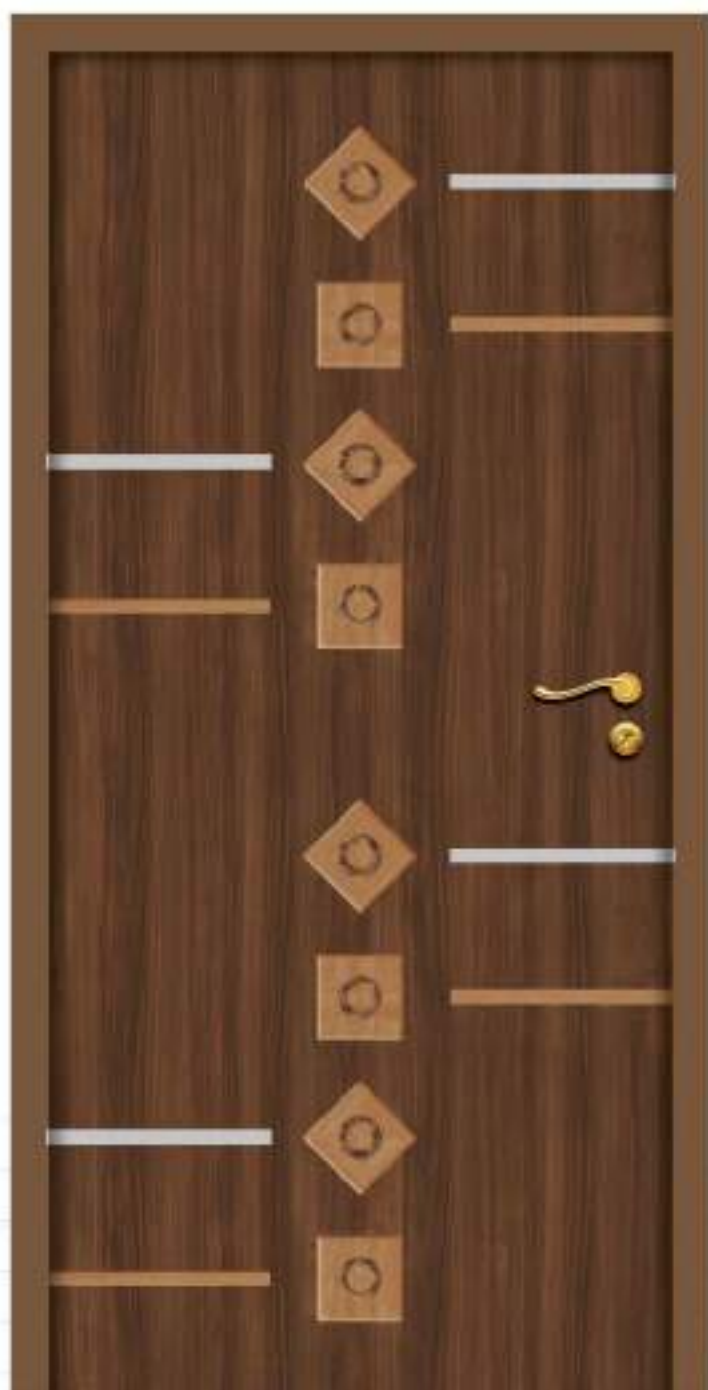

\* Colors may vary due to printing limitations

**MESMERIZING  
ELEGANCE FOR  
EVERY SPACE**

SPD - 716

Available Size : 7' x 3.25'

SPD - 706

Available Size : 7' x 3.25'

# Silver Premium

DOOR COLLECTION

Beauty and quality equally diluted for a perfect blend. Creating lifestyle for a modern living with exquisite expertise.

SPD - 708

Available Size : 7' x 3.25'

SPD - 707

Available Size : 7' x 3.25'