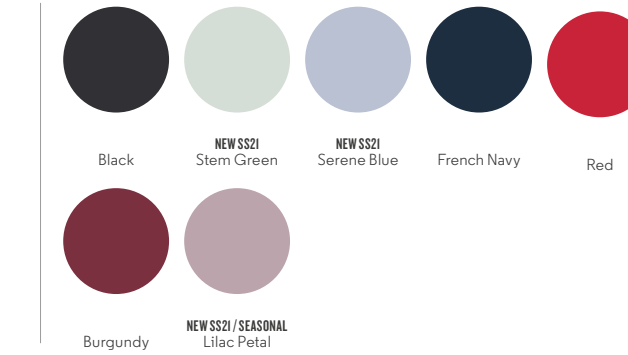

COLOURS

Black

NEW SS21
Stem Green

NEW SS21
Serene Blue

French Navy

Red

Burgundy

NEW SS21 / SEASONAL
Lilac Petal

ESSENTIAL HEATHERS

Dark Heather
Grey

Heather
Grey

| Relaxed fit

SPECIFICATION

- Dropped shoulder
- 2x2 rib at neck collar, sleeve hem and bottom hem

| XXS - XXL

COMBO

| UNISEX Mover ^{STBM569} p.96