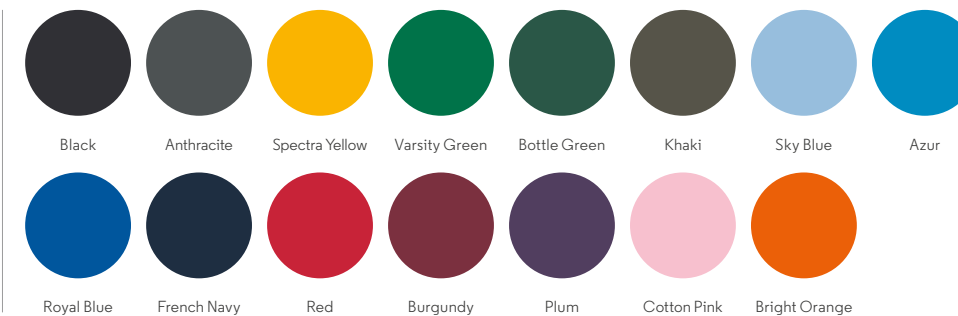

WHITES

COLOURS

ESSENTIAL HEATHERS

* Extended sizing available in selected colours. Please check our website for availability.