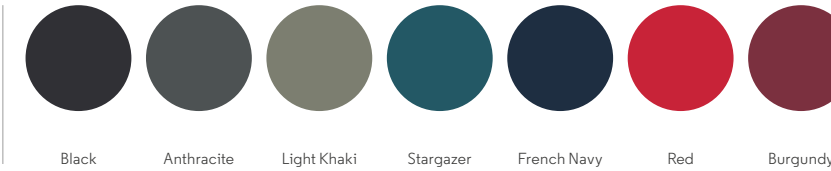

COLOURS

ESSENTIAL HEATHERS