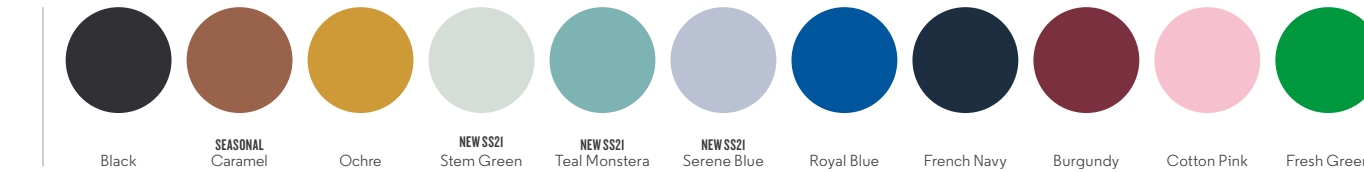

Black

SEASONAL
Caramel

Ochre

NEW SS21
Stem Green

NEW SS21
Teal Monstera

NEW SS21
Serene Blue

Royal Blue

French Navy