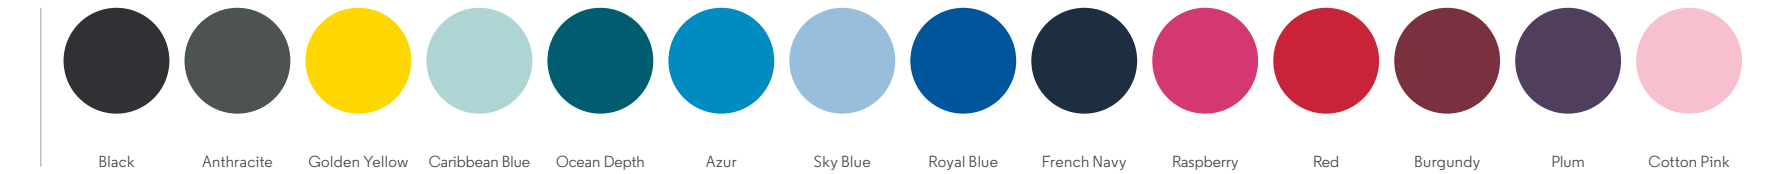

WHITES

White

COLOURS

ESSENTIAL HEATHERS

SPECIAL HEATHERS

STELLA DANCER STTW038

The women's **cropped relaxed** tank top

| 120 GSM | Relaxed fit | XS - XL