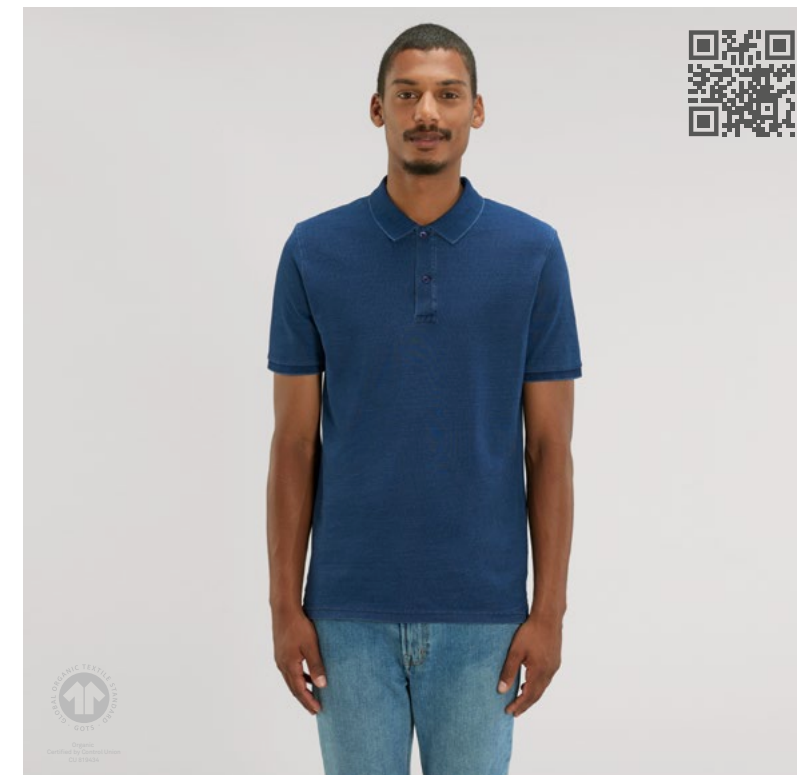

STANLEY DEDICATOR DENIM STPM564

| 220 GSM | Medium fit | S - XXL

SPECIFICATION

- Indigo yarn dyed product, each garment may vary in appearance
- Faded look on all seams due to garment washing

COLOURS

* Extended sizing available in selected colours. Please check our website for availability.