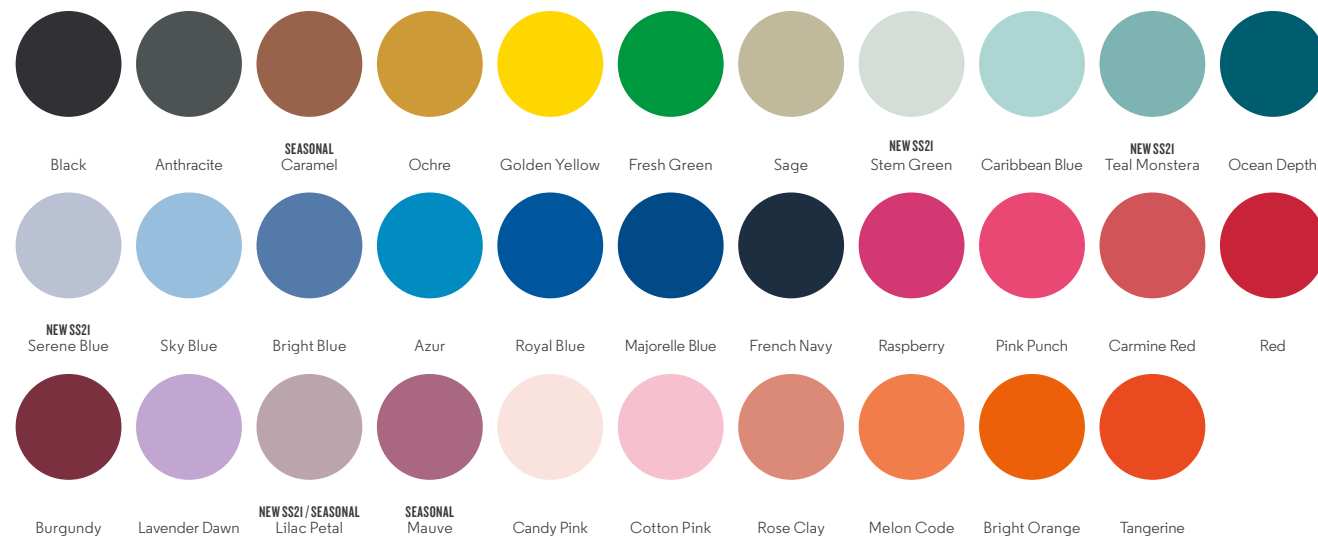

COLOURS

ESSENTIAL HEATHERS

Dark Heather Grey Heather Grey Cream Heather Grey Mid Heather Green Heather Ice Blue Mid Heather Blue Mid Heather Red Cream Heather Pink

SPECIAL HEATHERS

Black Heather Blue

MINI CATCHER SHORT SLEEVE