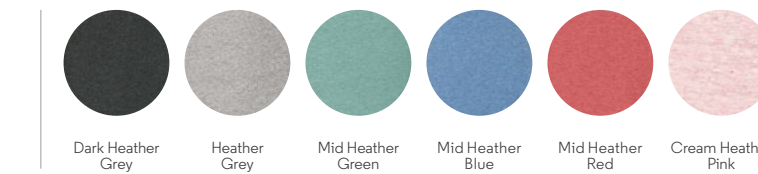

WHITES

White

COLOURS

ESSENTIAL HEATHERS

SPECIAL HEATHERS

STELLA DANCER STTW038

The women's **cropped relaxed** tank top

| 120 GSM | Relaxed fit | XS - XL