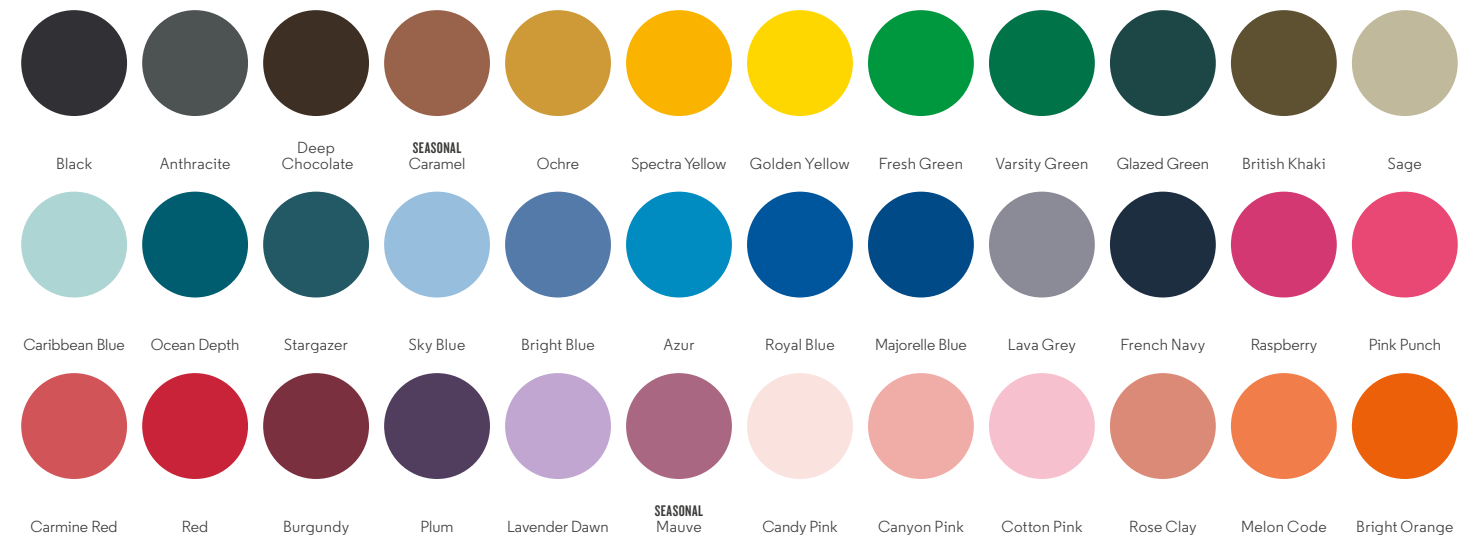

WHITES

COLOURS