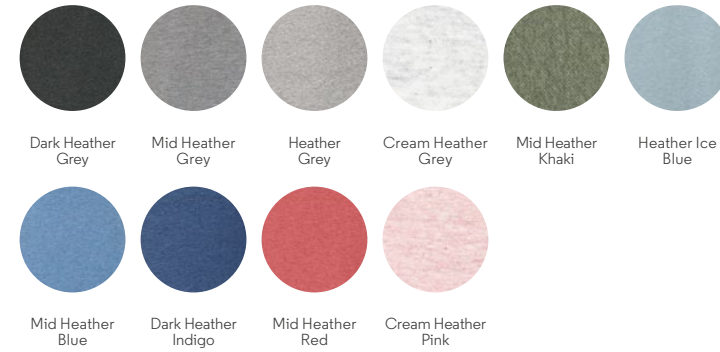

ESSENTIAL HEATHERS