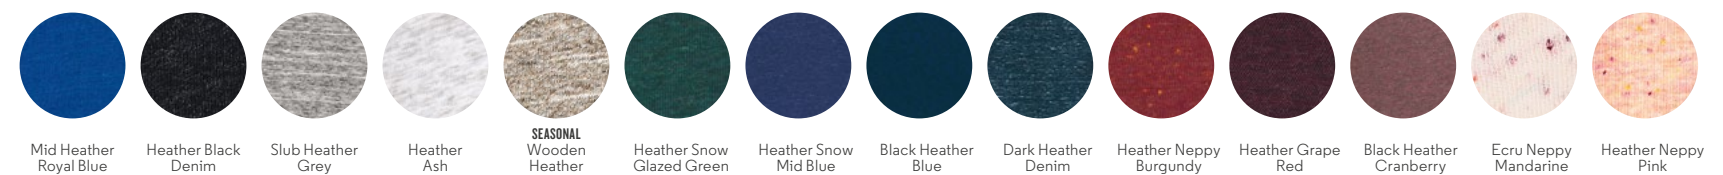

Ben is 188cm - Size L
 Claire is 172cm - Size XS
 Creator in Stem Green

ICONIC
CREATOR STTU755

WHITES

COLOURS

ESSENTIAL HEATHERS

SPECIAL HEATHERS

Marcellin is 184cm - Size L
 Zoe is 172cm - Size XS
 Creator Vintage in
 G. Dyed Aged Teal Monstera