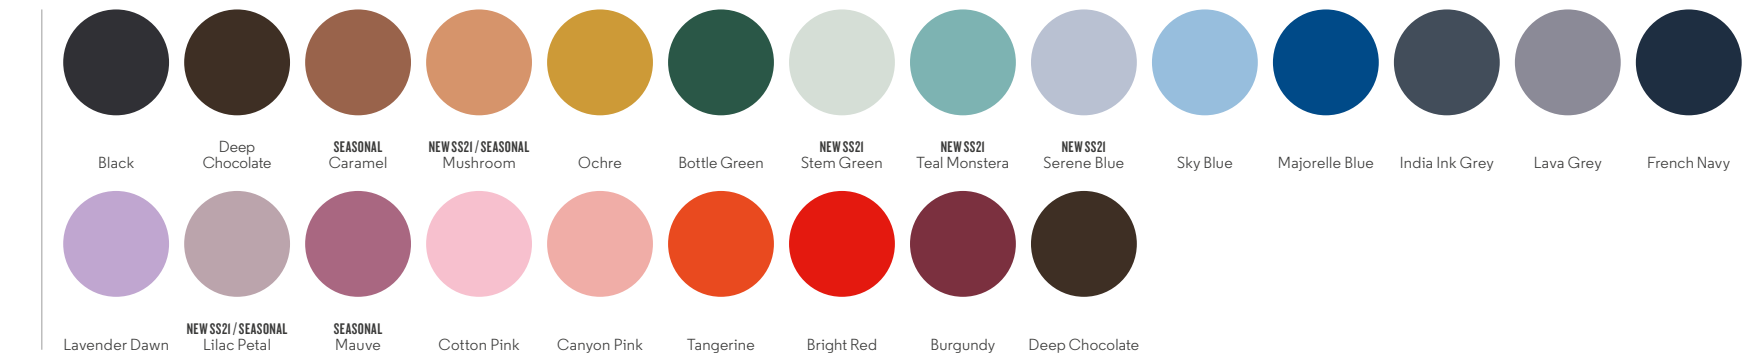

WHITES

COLOURS

ESSENTIAL HEATHERS

SPECIAL HEATHERS

* Extended sizing available in selected colours. Please check our website for availability.