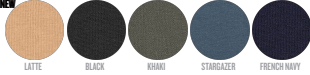

## WHITES

NATURAL RAW

## COLORS

NEW

LATTE

BLACK

KHAKI

STABBAZER

FRENCH NAVY