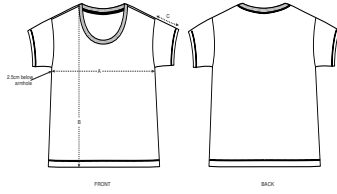

#### Wash Instructions

Wash similar colours together, do not iron on print, wash and iron inside out.

SIZES		XS	S	M	L	XL	XXL
A	Half Chest	46	48.5	51.5	54.5	57.5	60.5
B	Body Length	58	60	62	64	65	67
C	Sleeve Length	11	11	12	12	13	13