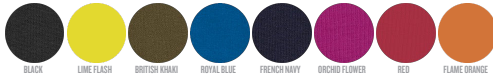

UNISEX NON PADDED JACKET
STJU834 - SPEEDER

COLORS

The unisex over the head jacket

Medium Fit

- Set-in sleeve
- Longer back length with curved hem for protection
- Bottom hem with adjustable plastic stopper and elastic cord
- Sealed hood visor
- Double layered hood with adjustable plastic stopper and elastic cord on inside
- Reverse nylon zip at center front with chin guard
- Zipped welt pockets with extra grosgrain puller
- Non functional flap front and back.
- Semi-elastic sleeve cuff
- Self fabric half moon at back neck
- Inside zip opening at bottom hem and inside loop with snap at armhole for easy access for chest decoration

Combo options

Speeder AOP

Shell : Plain Weave , 100% Polyester - Recycled , Fluorine-free DWR , 75 GSM
 Lining : Mesh , 100% Polyester - Recycled , 75 GSM

Printing Specifications

For suitable print techniques, please download our printing guide