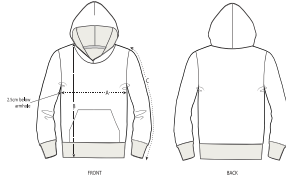

KIDS HOODIE SWEATSHIRTS

STSK942 - MINI CRUISER DIP DYE

COLORS

The kids' dip dye hoodie sweatshirt

Medium Fit

- Set-in sleeve
- Lined hood in single jersey
- Inside back neck tape in single jersey
- Self fabric half moon at back neck
- Single needle topstitch at neckline seam
- 1x1 rib at sleeve hem and bottom hem
- Armhole, sleeve hem and bottom hem with twin needle topstitch
- Kangaroo pocket with wide double topstitch
- Dip dyed product, each garment may vary in appearance, colour may bleed, follow our care label
- Read carefully print recommendations

Combo options

Slammer Dip Dye

Mini Creator Dip Dye

Mini Shake Dip Dye

Shell : Brushed , 100% Cotton - Organic Ring Spun Combed , Garment washed , Garment dyed , 300 GSM

Printing Specifications

For suitable print techniques, please download our printing guide

SIZES	3-4/98-104CM	5-6/110-116CM	7-8/122-128CM	9-11/134-146CM	12-13/152-162CM
A Half Chest	35	37	39	43	46
B Body Length	42	46	51.5	57.5	62.5
C Sleeve Length	36.5	42	48	54	59

PACKING

SIZES	3-4/98-104CM	5-6/110-116CM	7-8/122-128CM	9-11/134-146CM	12-13/152-162CM
PCS/BAG	5	5	5	5	5
PCS/BOX	20	20	20	20	20