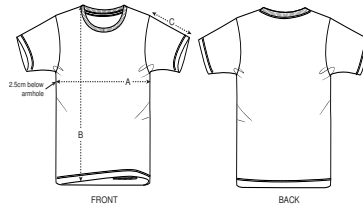

KIDS T-SHIRTS
STTK909 - MINI CREATOR

The iconic kids' t-shirt

Medium Fit

- Set-in sleeve
- 1x1 rib at neck collar
- Inside back neck tape in self fabric
- Sleeve hem and bottom hem with narrow double topstitch

Combo options

WHITES

COLORS

Shell : Single Jersey , 100% Cotton - Organic Ring Spun Combed , Fabric washed , 155 GSM

Printing Specifications

For suitable print techniques, please download our printing guide

Certifications & memberships

Wash Instructions

Wash similar colours together, do not iron on print, wash and iron inside out.

SIZES	3-4/98-104CM	5-6/110-116CM	7-8/122-128CM	9-11/134-146CM	12-13/152-162CM
A Half Chest	33	35	37	41	44
B Body Length	42	46	51.5	57.5	62.5
C Sleeve Length	11.5	12.5	14.5	16.5	18.5

PACKING

SIZES	3-4/98-104CM	5-6/110-116CM	7-8/122-128CM	9-11/134-146CM	12-13/152-162CM
PCS/BAG	5	5	5	5	5
PCS/BOX	100	100	100	100	100