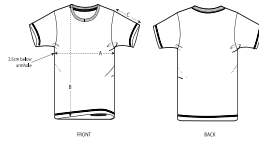

KIDS T-SHIRTS

STTK940 - MINI CREATOR DIP DYE

COLORS

The kids' dip dye t-shirt

Medium Fit

- Set-in sleeve
- 1x1 rib at neck collar
- Inside back neck tape in self fabric
- Sleeve hem and bottom hem with narrow double topstitch
- Dip dyed product, each garment may vary in appearance, colour may bleed, follow our care label
- Read carefully print recommendations

Certifications & memberships

Wash Instructions

Wash and dry separately, colour bleeds, do not iron on print, wash and iron inside out.

This garment is a dip dyed item. Each garment may vary in appearance. Colour effect may fade over time. Colour may transfer by rubbing onto light coloured materials. Use mild detergent which contains no bleach.

SIZES	3-4/98-104CM	5-6/110-116CM	7-8/122-128CM	9-11/134-146CM	12-13/152-162CM
A Half Chest	33	35	37	41	44
B Body Length	42	46	51.5	57.5	62.5
C Sleeve Length	11.5	12.5	14.5	16.5	18.5

PACKING

SIZES	3-4/98-104CM	5-6/110-116CM	7-8/122-128CM	9-11/134-146CM	12-13/152-162CM
PCS/BAG	5	5	5	5	5
PCS/BOX	100	100	100	100	100