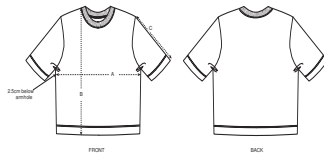

WOMEN T-SHIRTS
STTW054 - STELLA FRINGER

WHITES

COLORS

The women's boxy heavy T-shirt

Relaxed Fit

- Set-in sleeve
- Short sleeve (elbow length)
- 1x1 rib at neck collar with single topstitch
- Inside back neck tape in self fabric
- Sleeve hem and bottom hem with narrow double topstitch

Shell : Single Jersey , 100% Cotton - Organic Ring Spun Combed , Fabric washed , 200 GSM

Printing Specifications

For suitable print techniques, please download our printing guide

Certifications & memberships

Wash Instructions

Wash similar colours together, do not iron on print, wash and iron inside out.

SIZES		XS	S	M	L	XL	XXL
A	Half Chest	50	52.5	55.5	58.5	61.5	64.5
B	Body Length	60	62	64	66	67	67
C	Sleeve Length	29	30	31	31	32	32