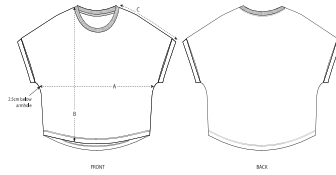

For suitable print techniques, please download our printing guide

Certifications & memberships

Wash Instructions

Wash similar colours together, no ironing on print, wash and iron inside out.

SIZES		XS	S	M	L	XL	XXL
A	Half Chest	58	60.5	63.5	66.5	69.5	72.5
B	Body Length	58.5	60.5	62.5	64.5	65.5	65.5
C	Sleeve Length	32.5	33	33.5	34	34.5	35

PACKING

SIZES	XS	S	M	L	XL	XXL
PCS/BAG	5	5	5	5	5	5
PCS/BOX	100	100	100	100	100	100