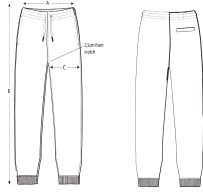

ESSENTIAL

HEATHERS

COOL HEATHER GREY

HEATHER GREY

UNISEX PANTALONES STBUI85-MOVER 2.0

The iconic unisex jogger pants

Corte normal

- Self fabric elasticated grown on waistband
- Round drawcords in matching body colour
- Closed end metal tipping
- Buttonhole drawcord exit eyelets
- Inserted side seam pockets
- Pocket bags in self fabric and single jersey
- Back panel Welt pocket
- 1x1 rib at bottom leg cuff

Shell : Felpa perchada , 100% algodón orgánico hilado y peinado , Tejido lavado , 350 GSM

Printing Specifications

Certifications & memberships

Organic Certified by Control Union CU18104504

Wash Instructions

Wash similar colours together, no ironing on print, wash and iron inside out.

SIZES	XXS	XS	S	M	L	XL	XXL	3XL
A Waist	33	35	37	39	42	45	48	51
B Leg Length	98	100	102	104	106	108	110	110
C Thigh	29	30	31	32	33.5	35	36.5	38

PACKING

SIZES	XXS	XS	S	M	L	XL	XXL	3XL
PCS/BAG	5	5	5	5	5	5	5	5
PCS/BOX	10	20	20	20	20	20	20	10