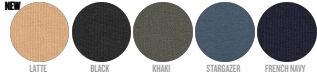

COLORS

LATTE

BLACK

KHAKI

STARGAZER

FRENCH NAVY

ESSENTIAL

HEATHERS