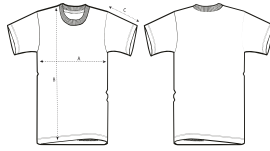

UNISEX CAMISETAS  
STTUI70 - CRAFTER

The iconic mid-light unisex t-shirt

Corte normal

- Set-in sleeve
- 1x1 rib at neck collar
- Inside back neck tape in self fabric
- Twin needle topstitch at sleeve cuff and hem

Shell : Punto de jersey sencillo , 100% algodón orgánico hilado y peinado ,  
Tejido lavado , 155 GSM

WHITES

COLORS

ESSENTIAL HEATHERS

SPECIAL HEATHERS

Printing Specifications

Certifications & memberships

Wash Instructions

Wash similar colours together, no ironing on print, wash and iron inside out.

SIZES		XXS	XS	S	M	L	XL	XXL	3XL	4XL	5XL
A	Half Chest	44	46	48	52	55	58	62	66	71	76
B	Body Length	61	64	68	72	74	76	78	80	82	83
C	Sleeve Length	17.5	18.5	20	21.5	22	22.5	23	23.5	23.5	23.5