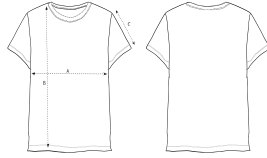

MUJER CAMISETAS

STTWI73 - STELLA SERENA

The iconic mid-light women's scoop neck t-shirt

Corte normal

- Set-in sleeve
- Self fabric inserted neck binding
- Inside back neck tape in self fabric
- Narrow twin needle topstitch at sleeve cuff and hem

Shell : Punto de jersey sencillo , 100% algodón orgánico hilado y peinado ,
Tejido lavado , 155 GSM

WHITES

COLORS

ESSENTIAL HEATHERS

HEATHERS

SPECIAL HEATHERS

HEATHERS

Printing Specifications

Certifications & memberships

Wash Instructions

Wash similar colours together, no ironing on print, wash and iron inside out.

SIZES		XS	S	M	L	XL	XXL
A	Half Chest	47	50	53	56	59	63
B	Body Length	59	62	64	66	68	70
C	Sleeve Length	17	17.5	18	18.5	19	19.5

PACKING

SIZES	XS	S	M	L	XL	XXL
PCS/BAG	5	5	5	5	5	5
PCS/BOX	100	100	100	100	100	100