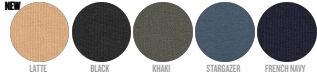

COLORS

NEW

LATTE

BLACK

KHAKI

STARGAZER

FRENCH NAVY

ESSENTIAL

HEATHERS