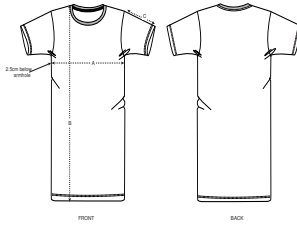

#### Wash Instructions

Wash similar colours together, do not iron on print, wash and iron inside out.

FRONT

BACK

SIZES		XS	S	M	L	XL	XXL
A	Half Chest	46.5	49	52	55	58	61
B	Body Length	86	88	90	92	93	93
C	Sleeve Length	19	19	20	20	21	21

### PACKING

SIZES	XS	S	M	L	XL	XXL
PCS/BAG	5	5	5	5	5	5
PCS/BOX	50	50	50	50	50	50