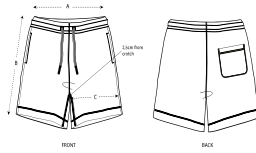

Combo options

Cooper Dry

Ledger Dry

Miller Dry

Shell : Felpa non garzata , 100% Cotton - Organic Carded , Dry Handfeel , 400 GSM

Printing Specifications

Scarica la nostra guida alla stampa per informazioni sulle tecniche adatte

SIZES	XXS	XS	S	M	L	XL	XXL	3XL
A Waist	35.5	36	39	42	45	48	51	52
B Leg Length	43	45	47	49	51	53	55	55
C Thigh	31.5	32	33	34	35	36.5	38	39

PACKING

SIZES	XXS	XS	S	M	L	XL	XXL	3XL
PCS/BAG	5	5	5	5	5	5	5	5
PCS/BOX	10	20	20	20	20	20	20	10