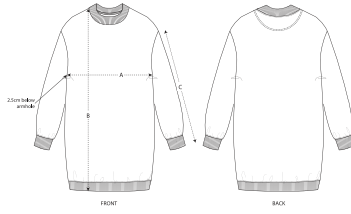

Combo options

Stella Kicker Tie and Dye

Shell : Felpa non garzata , 85% cotone biologico filato e pettinato , 15% poliestere riciclato , Fabric washed , Scamosciato leggero , 300 GSM

Printing Specifications

SIZES		XS	S	M	L	XL	XXL
A	Half Chest	58.5	61	64	67	70	73
B	Body Length	87	89	91	93	94	95
C	Sleeve Length	54	54	55	55.5	56	56

PACKING

SIZES	XS	S	M	L	XL	XXL
PCS/BAG	5	5	5	5	5	5
PCS/BOX	20	20	20	20	20	20