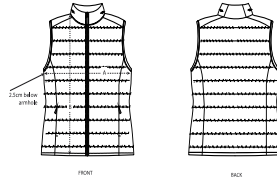

Combo options

Stanley Climber

Shell : Plain Weave , 100% poliestere riciclato , Fluorine-free DWR , 75 GSM

Padding : 100% poliestere riciclato , 175 GSM

Lining : Plain Weave , 100% poliestere riciclato , Fluorine-free DWR , 75 GSM

Chiudere tutte le cerniere prima del lavaggio.

SIZES		XS	S	M	L	XL	XXL
A	Half Chest	47	50	53	56	59	62
B	Body Length	58	60	62	64	66	68

PACKING

SIZES	XS	S	M	L	XL	XXL
PCS/BAG	5	5	5	5	5	5
PCS/BOX	10	10	10	10	10	10