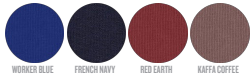

COLORS

WORKER BLUE FRENCH NAVY RED EARTH NAÏFA COFFEE

ESSENTIAL

HEATHERS

Shell : Felpa non garzata , 100% Cotton - Organic Carded , Dry Handfeel , 400 GSM

Printing Specifications

Scarica la nostra guida alla stampa per informazioni sulle tecniche adatte