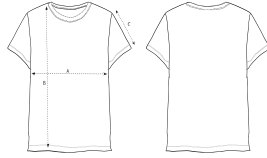

DONNA MAGLIETTE
STTWI73 - STELLA SERENA

L'iconica t-shirt Mid-Light da donna con scollo ampio

Vestibilità media

- Manica cucita
- Collo inserito in tessuto dello stesso colore
- Nastro interno al collo in tessuto dello stesso colore
- Cucitura a doppia ago stretta su polsini e orlo

Shell : Jersey , 100% cotone biologico filato e pettinato , Fabric washed , 155 GSM

WHITES

COLORS

ESSENTIAL

HEATHERS

SPECIAL

HEATHERS

Printing Specifications

Certifications & memberships

Wash Instructions

Wash similar colours together, no ironing on print, wash and iron inside out.

SIZES		XS	S	M	L	XL	XXL
A	Half Chest	47	50	53	56	59	63
B	Body Length	59	62	64	66	68	70
C	Sleeve Length	17	17.5	18	18.5	19	19.5

PACKING

SIZES	XS	S	M	L	XL	XXL
PCS/BAG	5	5	5	5	5	5
PCS/BOX	100	100	100	100	100	100