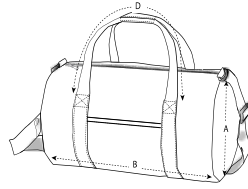

Combo options

Lightweight Hip Bag

Shell : Plain Weave , 100% Gerecycled polyester , Fluorine-free DWR , 75 GSM

Lining : Taffeta , 100% Gerecycled polyester , 60 GSM

Printing Specifications

For suitable print techniques, please download our printing guide

SIZES		OS
A	Height	27
B	Length	51
D	Strap Length	61

PACKING

SIZES		OS
PCS/BAG		5
PCS/BOX		50