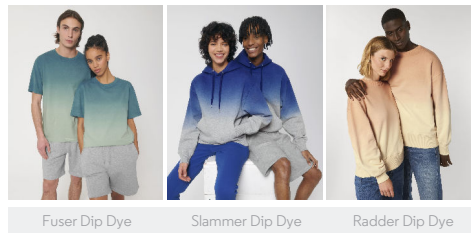

Combo options

Shell : Geborstelde molton , 100% Gesponnen en gekamd biologisch katoen ,
Gewassen stof , Geverfd stof , 300 GSM

Printing Specifications

Geschikt voor alle druktechnieken. Download onze drukgids voor meer informatie.

Certifications & memberships

Organic
Certified by Control Union
CU 819434

Wash Instructions

Apart wassen en drogen, kleur geeft af, niet strijken op print, binnenstebuiten wassen en strijken.

Dit kledingstuk is een dip dye-product. Elk kledingstuk kan er anders uitzien. Kleureffect kan na verloop van tijd vervagen. De kleur kan afgeven op lichtgekleurde oppervlakken. Gebruik een mild reinigingsmiddel dat geen bleekmiddel bevat.