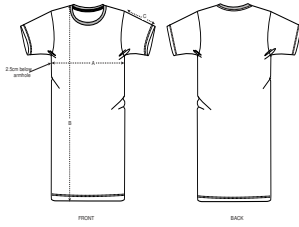

#### Wash Instructions

Wash similar colours together, do not iron on print, wash and iron inside out.

FRONT

BACK

| SIZES |               | XS   | S  | M  | L  | XL | XXL |
|-------|---------------|------|----|----|----|----|-----|
| A     | Half Chest    | 46.5 | 49 | 52 | 55 | 58 | 61  |
| B     | Body Length   | 86   | 88 | 90 | 92 | 93 | 93  |
| C     | Sleeve Length | 19   | 19 | 20 | 20 | 21 | 21  |

## PACKING

| SIZES   | XS | S  | M  | L  | XL | XXL |
|---------|----|----|----|----|----|-----|
| PCS/BAG | 5  | 5  | 5  | 5  | 5  | 5   |
| PCS/BOX | 50 | 50 | 50 | 50 | 50 | 50  |