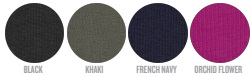

BLACK

KESHIKI

FRENCH NAVY

ORCHID FLOWER