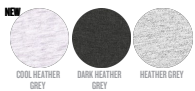

WHITES

COLORS

ESSENTIAL

HEATHERS

Shell : Geborstelde molton , 100% Gesponnen en gekamd biologisch katoen ,  
 Gewassen stof , 350 GSM

Printing Specifications

Certifications & memberships

Wash Instructions

Wash similar colours together, no ironing on print, wash and iron inside out.

| SIZES           | XXS  | XS   | S  | M    | L    | XL | XXL  | 3XL  | 4XL  | 5XL  |
|-----------------|------|------|----|------|------|----|------|------|------|------|
| A Half Chest    | 51   | 53   | 55 | 59   | 62   | 65 | 69   | 73   | 78   | 81   |
| B Body Length   | 62   | 65   | 69 | 73   | 75   | 77 | 79   | 81   | 83   | 84   |
| C Sleeve Length | 57.5 | 59.5 | 63 | 65.5 | 67.5 | 68 | 68.5 | 68.5 | 68.5 | 68.5 |