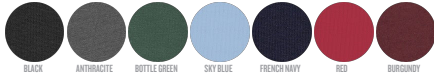

Combo options

Rocker

Roller

Light Tote Bag

Stella Jazzer

WHITES

COLORS

ESSENTIAL
HEATHERS