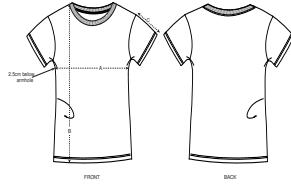

### Wash Instructions

Wash similar colours together, no ironing on print, wash and iron inside out.

SIZES		XS	S	M	L	XL	XXL
A	Half Chest	42	44.5	47.5	50.5	53.5	56.5
B	Body Length	62	64	66	68	69	69
C	Sleeve Length	16	16	17	17	18	18

### PACKING

SIZES	XS	S	M	L	XL	XXL
PCS/BAG	5	5	5	5	5	5
PCS/BOX	100	100	100	100	100	100