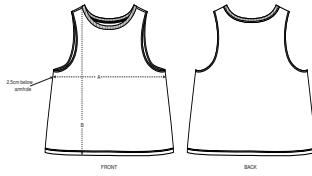

Printing Specifications

Geschikt voor verschillende druktechnieken. Bezoek onze website voor meer informatie.

Certifications & memberships

Organic
Certified by Control Union
CU 919434

Wash Instructions

Wash similar colours together, do not iron on print, wash and iron inside out.

SIZES		XS	S	M	L	XL
A	Half Chest	45.5	48	51	54	56
B	Body Length	52	54	56	58	59

PACKING

SIZES	XS	S	M	L	XL
PCS/BAG	5	5	5	5	5
PCS/BOX	100	100	100	100	100