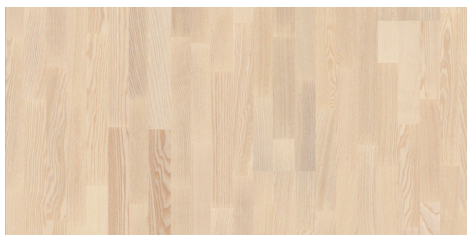

LATTIA

Parketti

Karelia Saarni Natur Vanilla Matt 3S