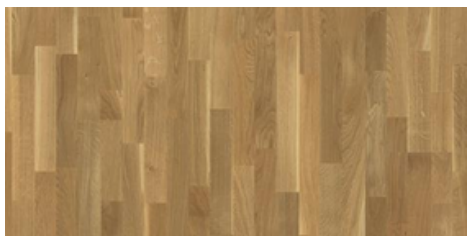

Karelia Tammi Helsinki Matt 3S

Jalkalistat lähellä lattian sävyä.
Liikuntasaumoissa metalliset tasolistat