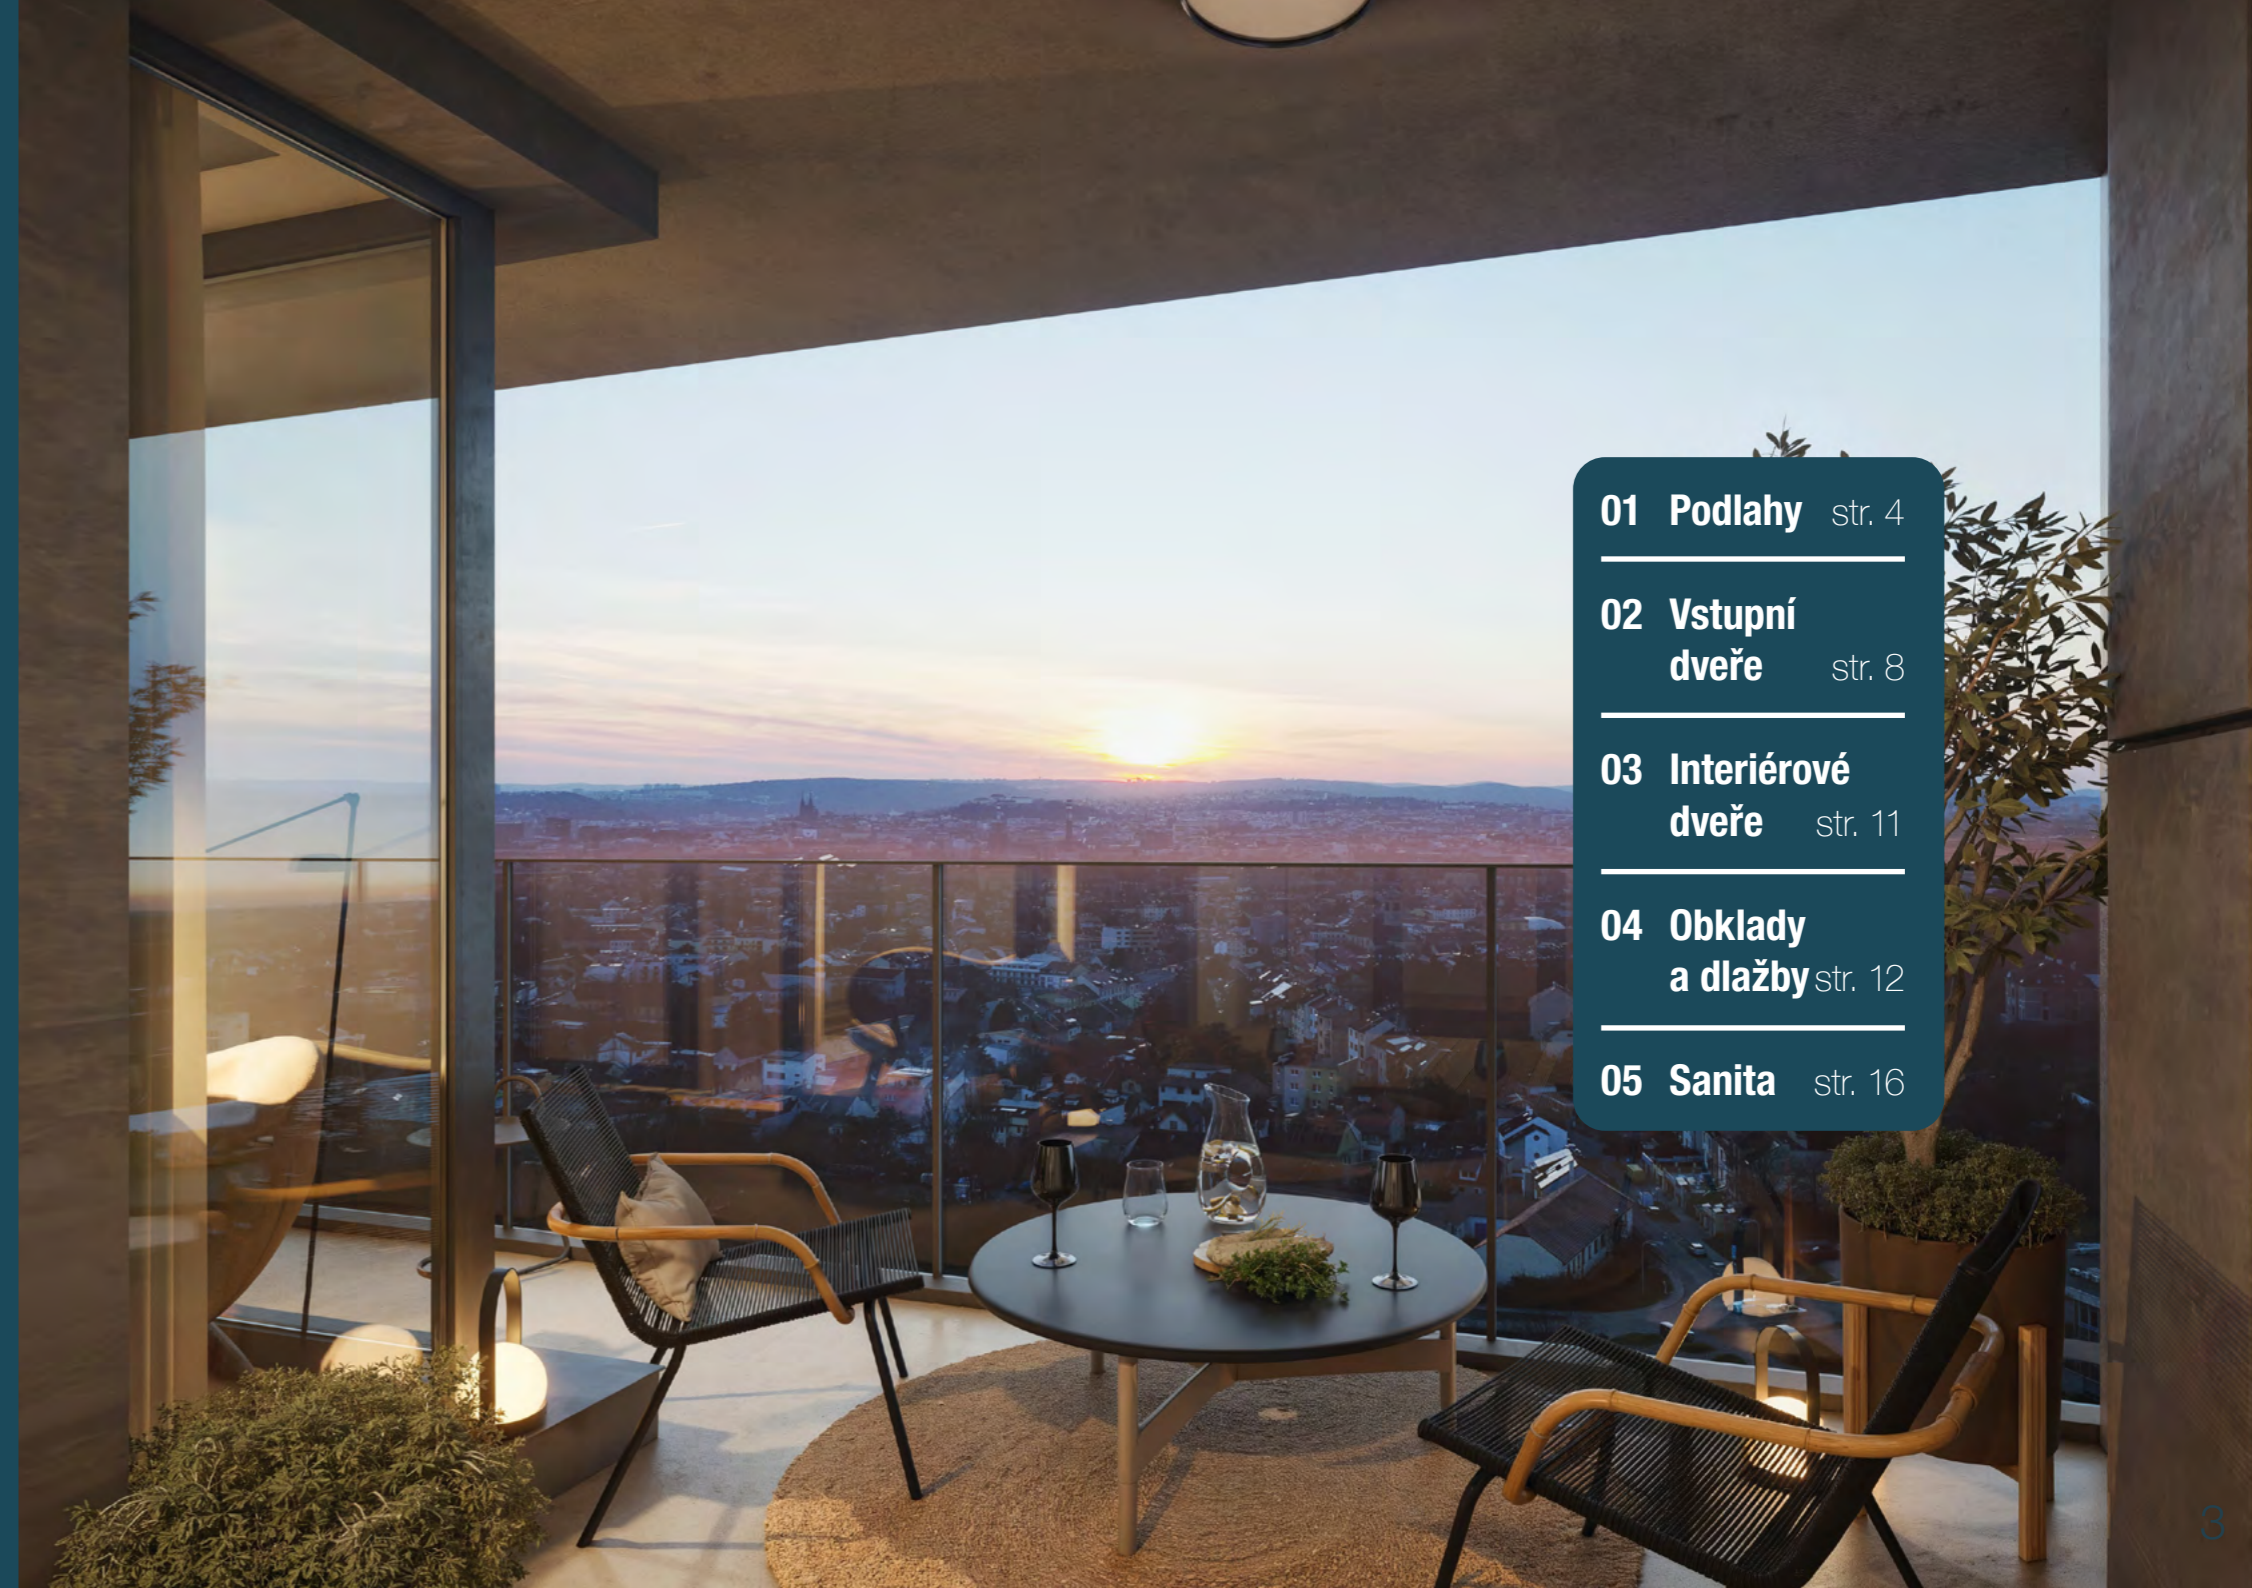

01 Podlahy str. 4

02 Vstupní dveře str. 8

03 Interiérové dveře str. 11

04 Obklady a dlažby str. 12

05 Sanita str. 16