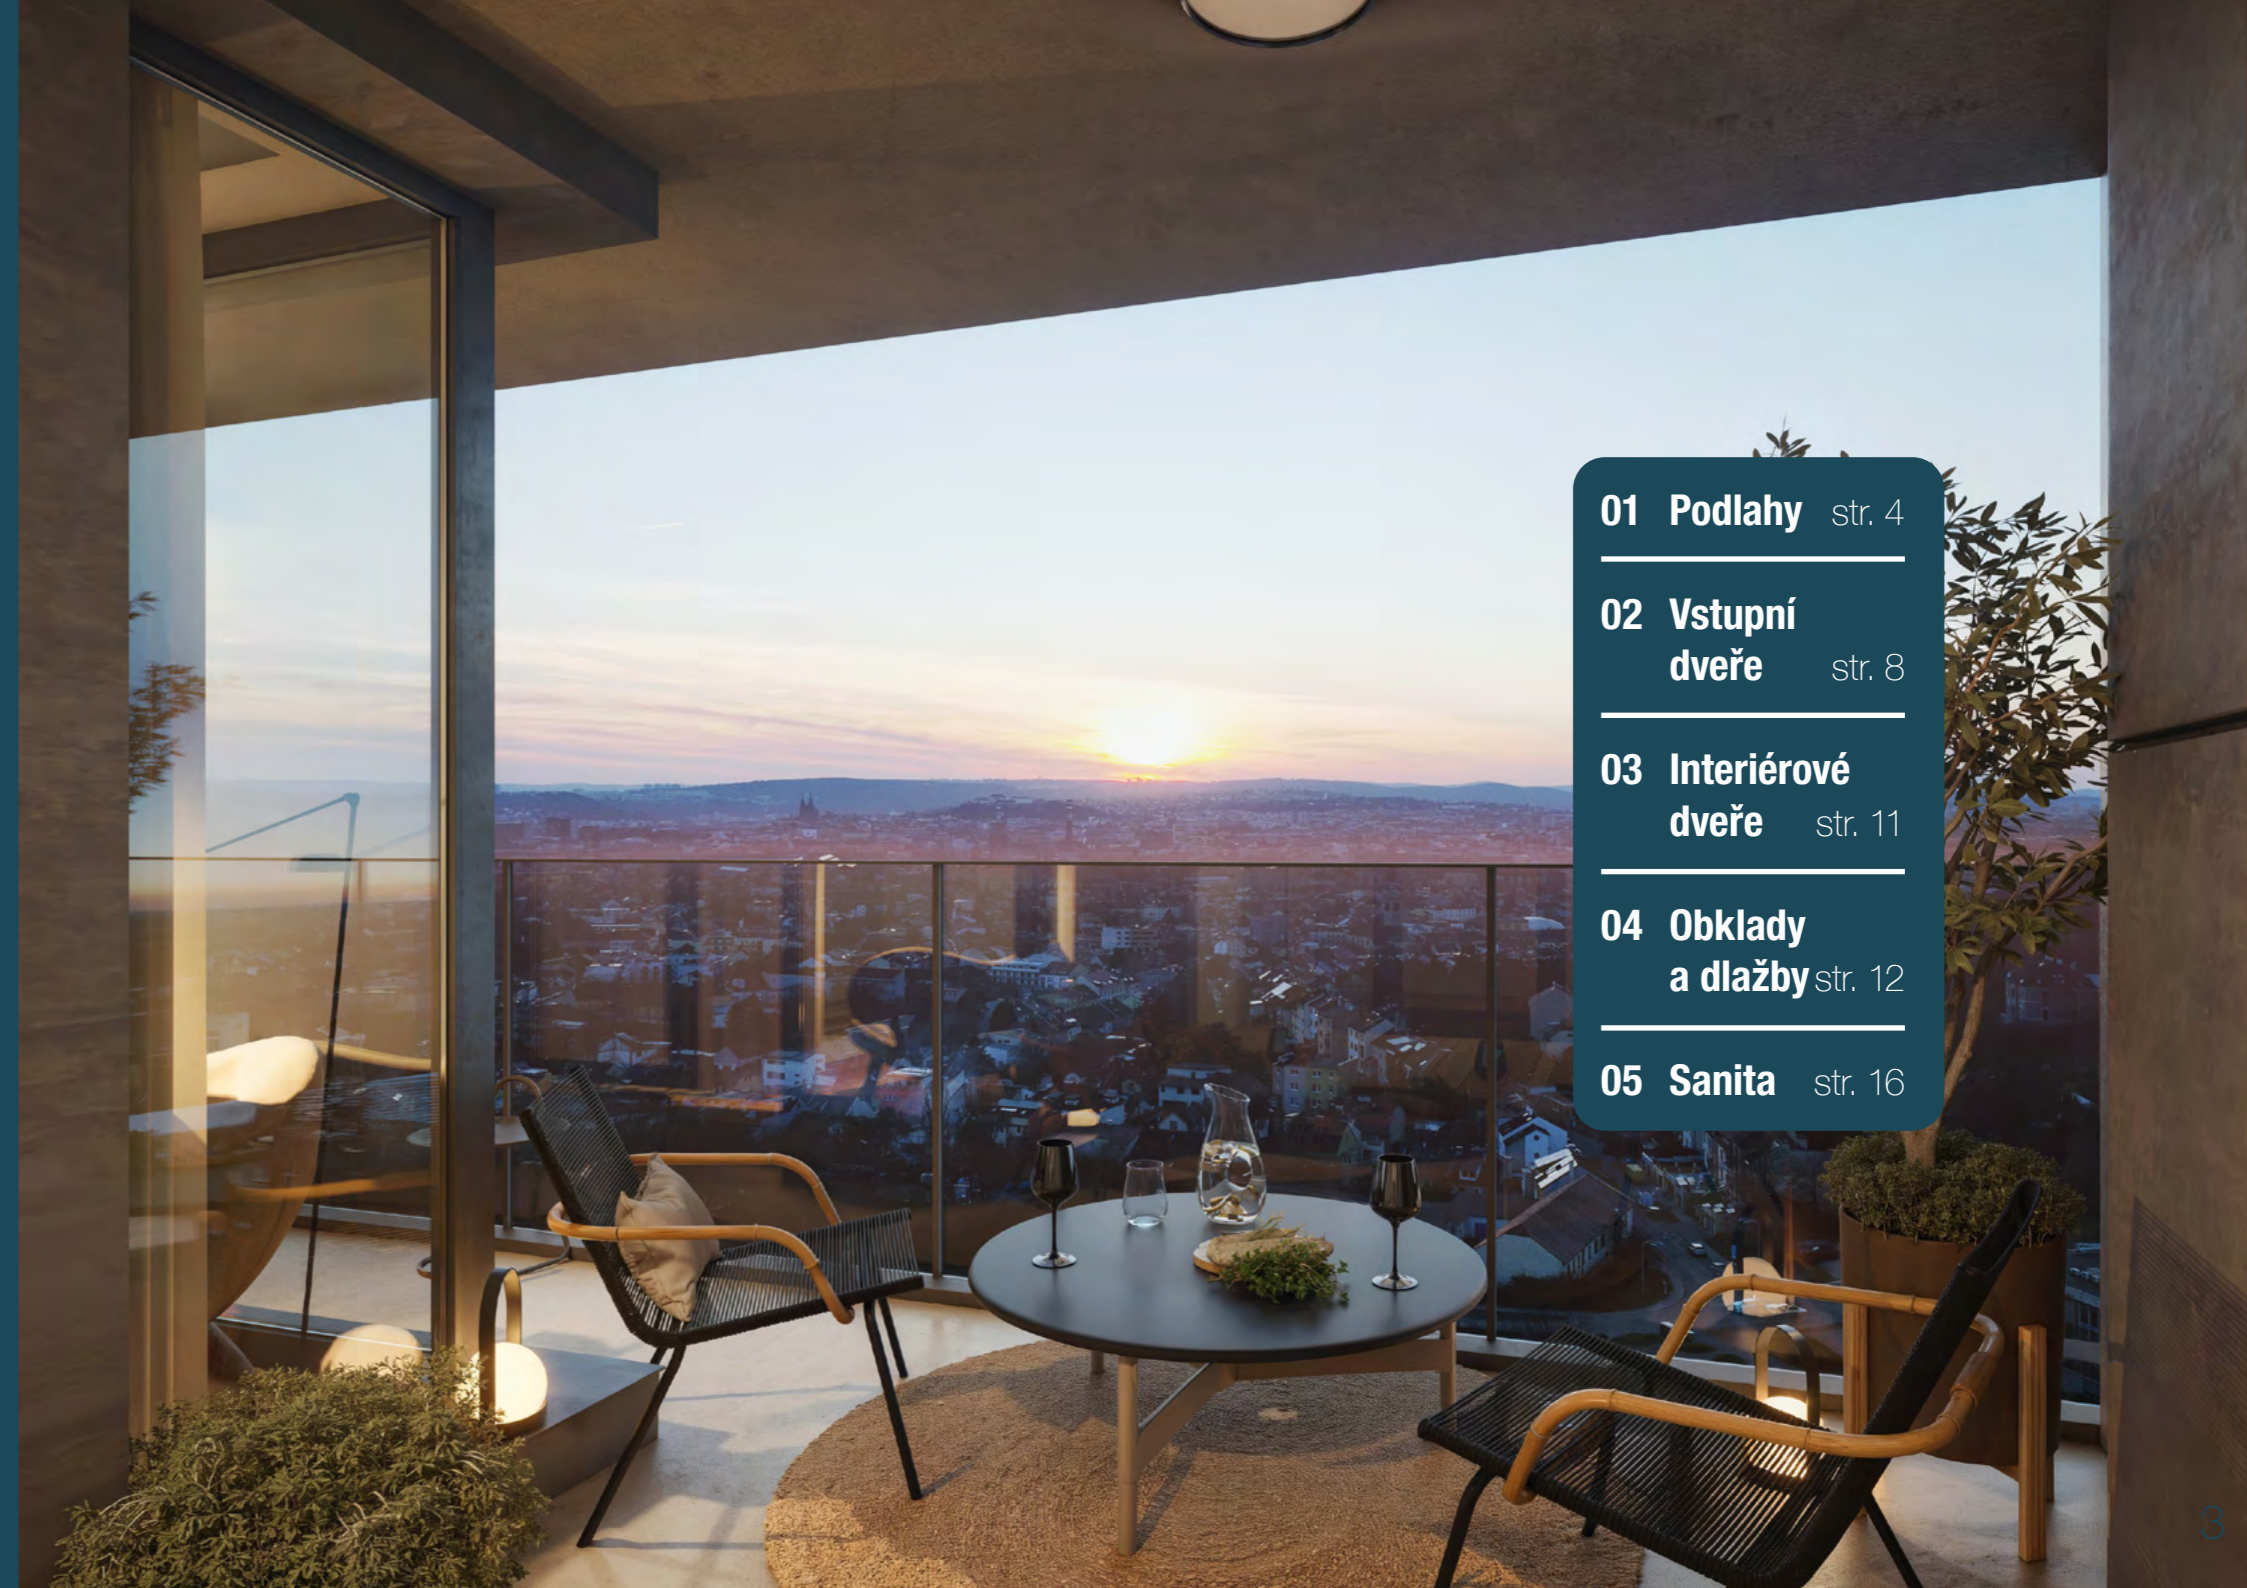

01 Podlahy str. 4

02 Vstupní dveře str. 8

03 Interiérové dveře str. 11

04 Obklady a dlažby str. 12

05 Sanita str. 16