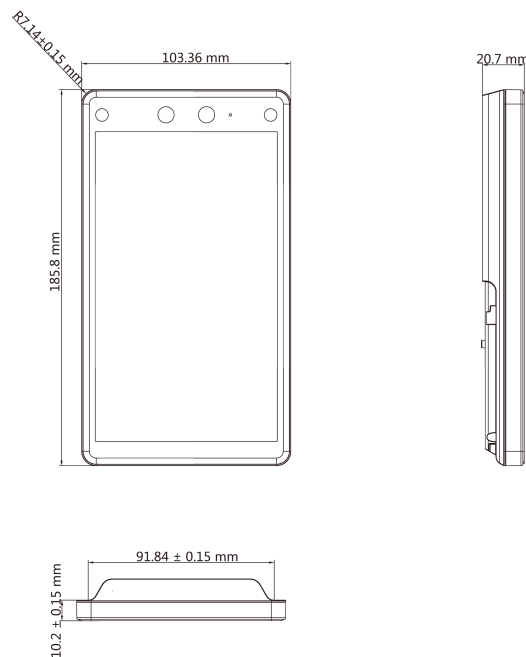

Model		DS-K1T672M	DS-K1T672MW	DS-K1T672E
Authentication	Card type	Mifare card		125 KHz EM card
	Card reading distance	0 to 5 cm		
	Card reading duration	< 1 s		
	Face recognition duration	< 0.2 s		
	Face recognition distance	0.3 to 3 m		
Function	QR code recognition	Support		
	Face anti-spoofing	Support		
	Live view	Supports live view on the platform, H.264		
	Face recognition	Supports face recognition in low illumination		
	Access control management	Supports multiple authentication methods		
Others	power supply	12 VDC, 2 A		
	Working temperature	-10 °C to 50 °C (-58 °F to 122 °F)		
	Working humidity	0 to 90% (No condensing)		

* Exposing the equipment to direct sun light, low ventilation or heat source such as heater or radiator is forbidden (ignorance can cause fire danger).

Dimensions