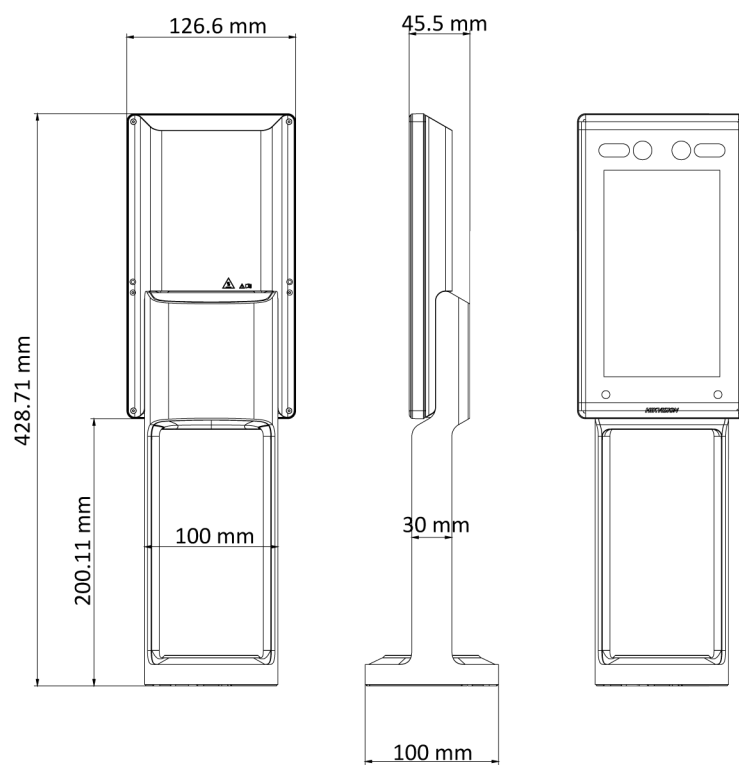

### Features

- Compatible with Hikvision turnstile
- Communicates with the third-party turnstile via IO output or Wiegand
- Water-proof
- 7-inch LCD touch screen
- 2 MP wide-angle dual lens
- Adjustable supplement light brightness
- Face recognition distance: 0.3 m to 3 m
- High performance processor with deep learning algorithm
- Face capacity: 50,000
- Face recognition duration < 0.2 s/User; face recognition accuracy rate ≥ 99%
- Multiple authentication modes
- Applies pictures to the device via TCP/IP or uploading them to the device via the USB flash drive
- Stand-alone operation
- Transmits and saves the comparison results and the captured pictures to the client software or others
- Device management, log search, and parameter settings via the device.
- Connects to one external card reader via RS-485 protocol
- Connects to Wiegand card reader via Wiegand protocol

## Specifications

Model	DS-K5671-ZV
Face recognition distance	0.3 m to 3 m
Face recognition duration	< 0.2 s
Face anti-spoofing	Support
Face capacity	50,000
Event capacity	100,000
Screen	7-inch touch screen
Camera	2 MP dual-lens camera
Communication	TCP/IP, Wi-Fi
Interface	LAN × 1, RS-485 × 1, Wiegand × 1, USB × 1, IO output × 1, IO input × 2, lock × 1, door contact × 1
Audio prompt	Support
Two-way audio	Support
Power supply	12 VDC/2 A
Working humidity	0 to 90% (no condensing)
Working temperature	-30 °C to +60 °C (-22 °F to +140 °F)
Protection level	IP65

## Dimensions