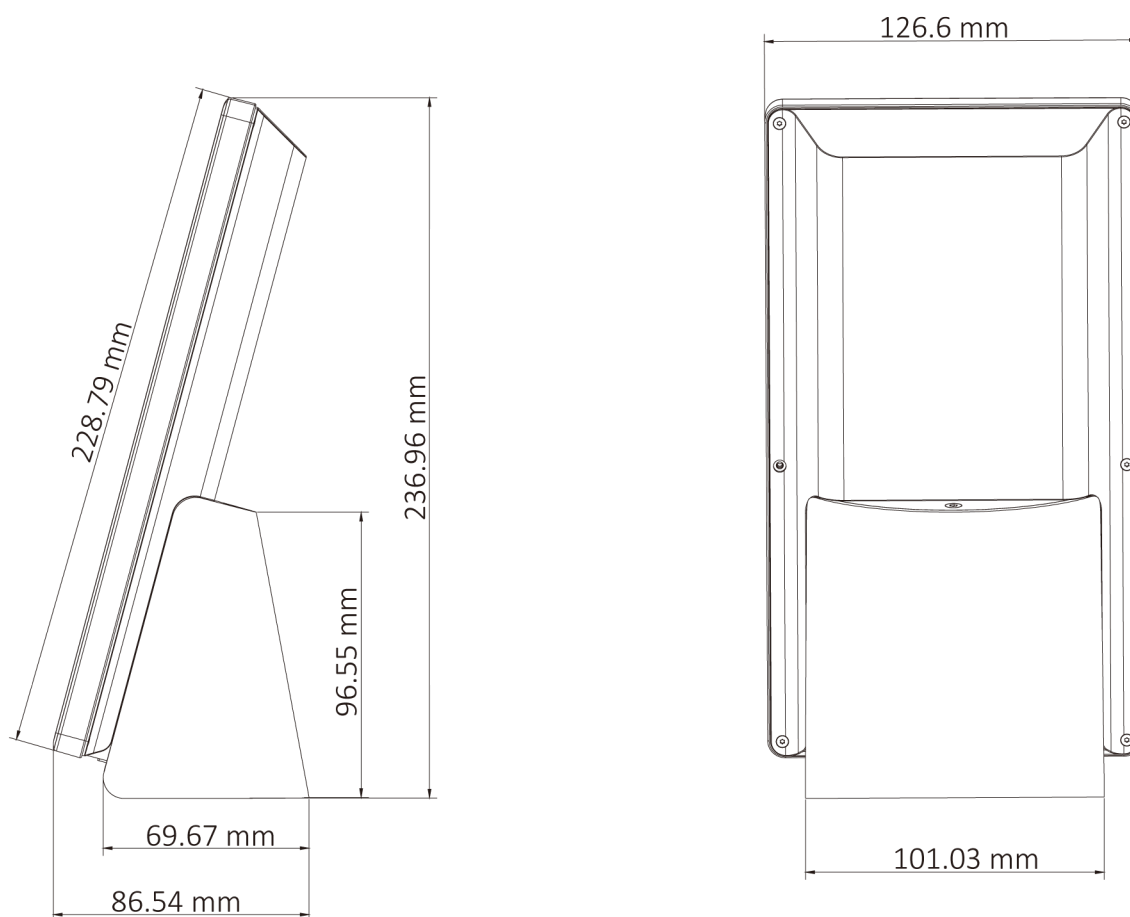

### Features

- Compatible with Hikvision turnstile
- Communicates with the third-party turnstile via IO output or Wiegand
- Water-proof
- 7-inch LCD touch screen
- 2 MP wide-angle dual lens
- Adjustable supplement light brightness
- Face recognition distance: 0.3 m to 3 m
- High performance processor with deep learning algorithm
- Face capacity: 50,000
- Face recognition duration < 0.2 s/User; face recognition accuracy rate ≥ 99%
- Multiple authentication modes
- Applies pictures to the device via TCP/IP or uploading them to the device via the USB flash drive
- Stand-alone operation
- Transmits and saves the comparison results and the captured pictures to the client software or others
- Device management, log search, and parameter settings via the device.
- Connects to one external card reader via RS-485 protocol
- Connects to Wiegand card reader via Wiegand protocol

## Specifications

Model	DS-K5671-ZH
Face recognition distance	0.3 m to 3 m
Face recognition duration	< 0.2 s
Face anti-spoofing	Support
Face capacity	50,000
Event capacity	100,000
Screen	7-inch touch screen
Camera	2 MP dual-lens camera
Communication	TCP/IP, Wi-Fi
Interface	LAN × 1, RS-485 × 1, Wiegand × 1, USB × 1, IO output × 1, IO input × 2, lock × 1, door contact × 1
Audio prompt	Support
Two-way audio	Support
Power supply	12 VDC/2 A
Working humidity	0 to 90% (no condensing)
Working temperature	-30 °C to +60 °C (-22 °F to +140 °F)
Protection level	Indoors use

## Dimensions