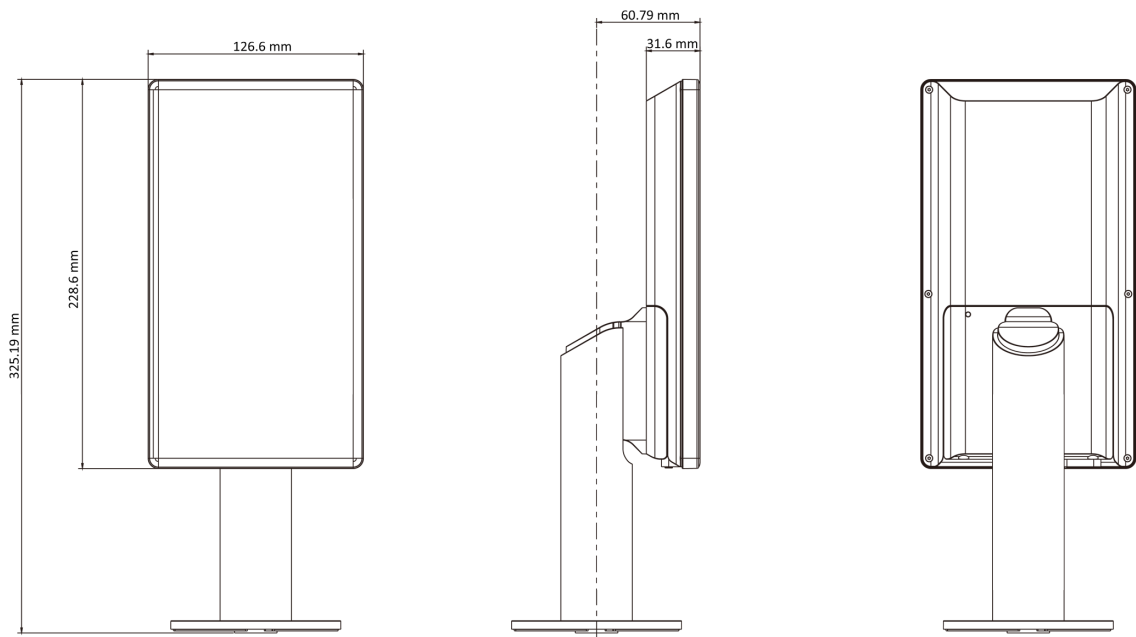

Dimensions

Accessory