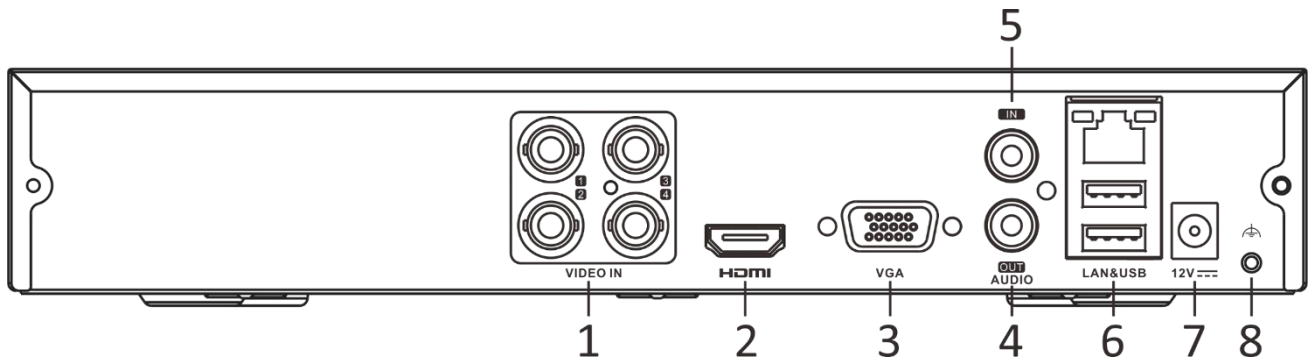

Physical Interface

No.	Description	No.	Description
1	Video and coaxial audio in	5	AUDIO IN, RCA connector
2	HDMI interface	6	LAN network interface and USB interface
3	VGA interface	7	12 VDC power input
4	AUDIO OUT, RCA connector	8	GND

Available Model

DS-7204HGHI-K1

Headquarters

No.555 Qianmo Road, Binjiang District,
Hangzhou 310051, China
T +86-571-8807-5998
www.hikvision.com

Follow us on social media to get the latest product and solution information.

Hikvision

HikvisionHQ

HikvisionHQ

Hikvision_Global

Hikvision
Corporate Channel

hikvisionhq