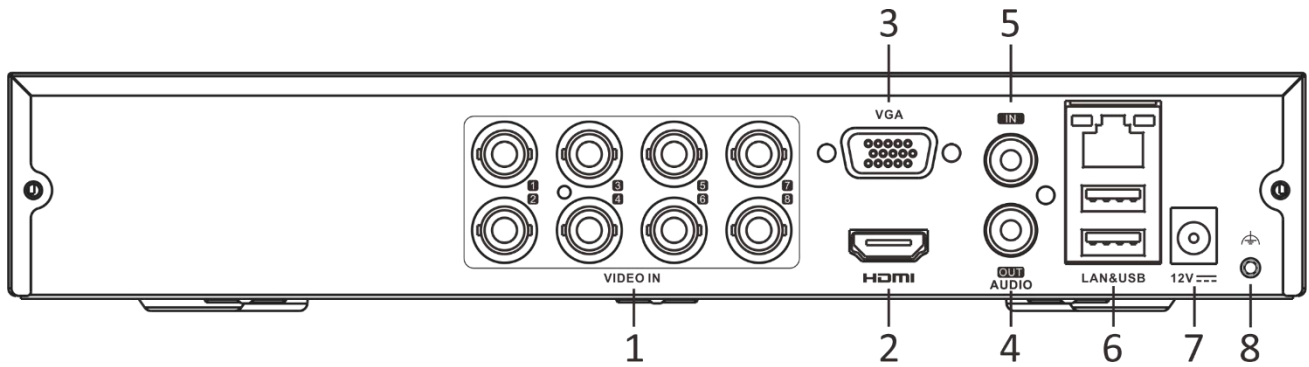

Physical Interface

No.	Description	No.	Description
1	Video and coaxial audio in	5	AUDIO IN, RCA connector
2	HDMI interface	6	LAN network interface and USB interface
3	VGA interface	7	12 VDC power input
4	AUDIO OUT, RCA connector	8	GND

Available Model

DS-7208HGHI-K1

Headquarters

No.555 Qianmo Road, Binjiang District,
Hangzhou 310051, China
T +86-571-8807-5998
www.hikvision.com

Follow us on social media to get the latest product and solution information.

Hikvision

HikvisionHQ

HikvisionHQ

Hikvision_Global

Hikvision
Corporate Channel

hikvisionhq