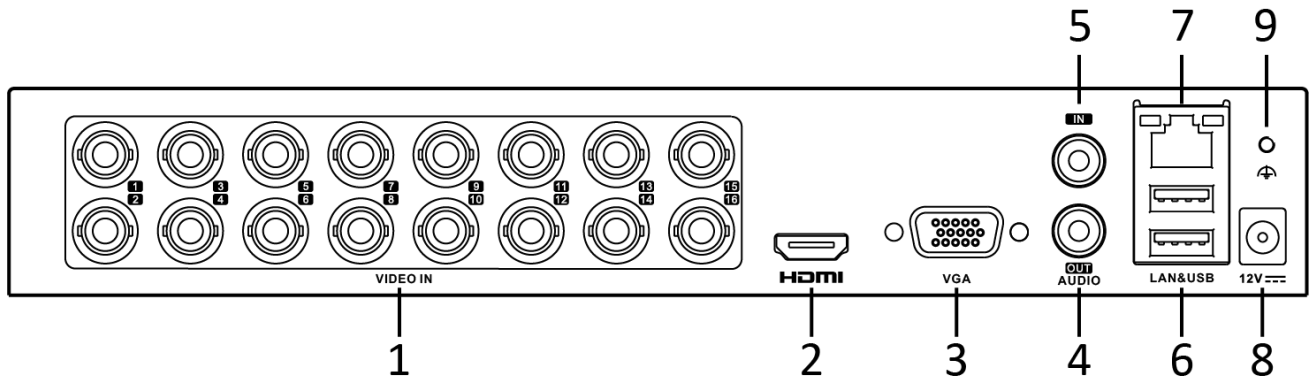

Physical Interface

No.	Description	No.	Description
1	Video and coaxial audio in	6	USB interface
2	HDMI interface	7	LAN network interface
3	VGA interface	8	12 VDC power input
4	AUDIO OUT	9	GND
5	AUDIO IN		

Available Model

DS-7216HGHI-K1

Headquarters

No.555 Qianmo Road, Binjiang District,
Hangzhou 310051, China
T +86-571-8807-5998
www.hikvision.com

Follow us on social media to get the latest product and solution information.